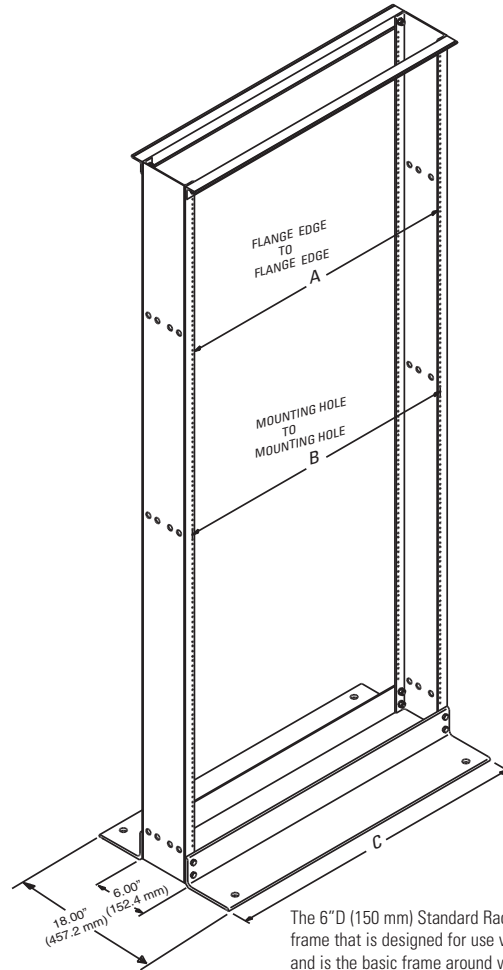

Product Cut Sheet

STANDARD RACK, 6" D (150 mm)

Features 6" D (150 mm) upright mounting channels for MDF, IDF and other high-capacity distribution frame applications. The additional rack depth provides extra room for high-density equipment and cable needs.

- High strength aluminum construction
- Supplied with (2) top angles for additional strength
- EIA-310-D Standard Universal 5/8"-5/8"-1/2" (5.9 mm - 5.9 mm - 2.7 mm) alternating hole pattern offers greater mounting flexibility and is fully compatible with conventional wide 1 1/4"-1/2" (3.8 mm - 2.7 mm) alternating hole patterns
- Rack-mount units (U) marks simplify equipment installation
- High-strength, roll-formed threaded mounting holes
- Ships unassembled and individually packaged
- Includes assembly hardware and (50) pilot point #12-24 mounting screws with combination Phillips/Straight heads
- Weight capacity 1000 lb (453.6 kg), weight must be evenly distributed and rack must be properly secured to the floor.
- 19"W and 23"W Racks are UL and cUL Listed

The 6" D (150 mm) Standard Rack is the high-capacity frame that is designed for use with cabling sections and is the basic frame around which the XLBET/MDF frames are developed. P/N 66363-X03 shown.

Rack Dimensions			
Dimension	19"W EIA Rack	23"W Rack	35"W Rack
A	17.79" (451.9 mm)	21.79" (554.5 mm)	33.79" (858.3 mm)
B	18.32" (465.2 mm)	22.32" (566.9 mm)	34.32" (871.7 mm)
C	20.32" (516.1 mm)	24.32" (617.7 mm)	36.32" (922.5 mm)

Part Number	Description	Shipping Weight
66353-X03	7'H (2.1 m) x 19"W, 45U	38 lb (17.2 kg)
66383-X03	7'H (2.1 m) x 23"W, 45U	42 lb (19.1 kg)
66363-X03	7'H (2.1 m) x 35"W, 45U	52 lb (23.6 kg)

X=Color; 1=Gray, 2=White, 5=Clear, 7=Black

800-834-4969 in U.S. & Canada • www.chatsworth.com

CHATSWORTH PRODUCTS, INC.