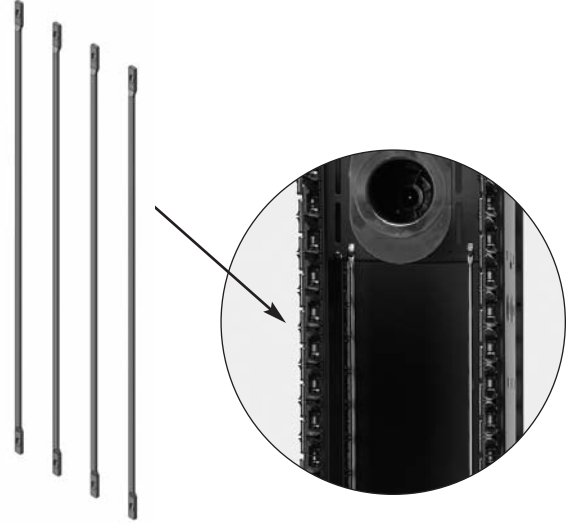

Product Information Sheet

Cable Lashing Bar Kit for Evolution™ Cable Manager

Cable Lashing Bar Kit provides tie points for cables inside Evolution Vertical Cable Managers.

- Use with any height Evolution Vertical Cable Manager
- Attaches to the fixed adapter panel inside single-sided vertical managers and the Movable Mid-Sections inside double-sided vertical cable managers
- Use up to six cable lashing bars (front/rear) in 6"W (150 mm) vertical cable managers and up to ten cable lashing bars (front/rear) in 8"W (200 mm), 10"W (250 mm), 12"W (300 mm) and 15"W (380 mm) vertical cable managers
- Each kit includes four round .23" (5.7 mm) diameter x 20.6"L (524 mm) steel lashing bars and mounting hardware

Patent Pending

Part Number	Description	Shipping Weight
35473-001	Cable Lashing Bar Kit	2 lb (0.9 kg)

Zinc plated, silver colored.

800-834-4969 in U.S. & Canada • www.chatsworth.com