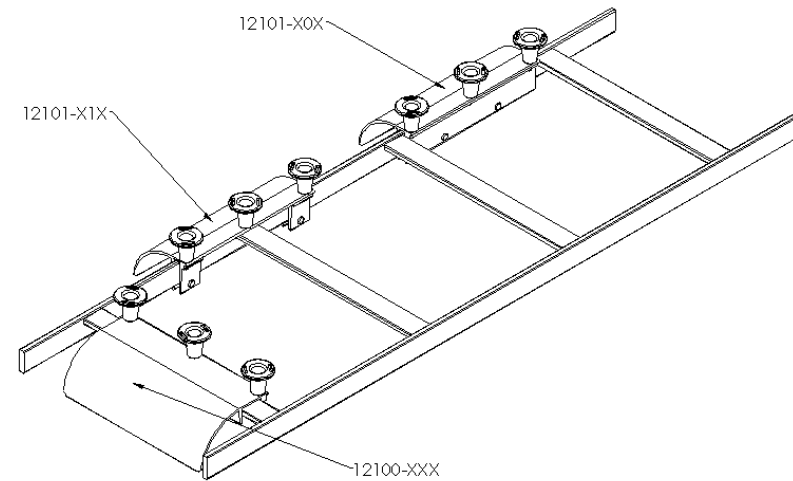

Installation Instructions

RUNWAY RADIUS DROP

Tools Required
Phillips Head Screwdriver

Included Hardware

- Cable distribution posts
- 12-24 Screws
- Clevis Pins
- Cotter Pins
- Rubber Strips

CHATSWORTH PRODUCTS, INC.