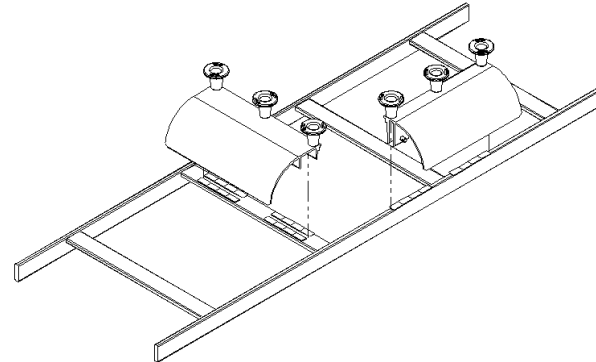

Installation Instructions

RUNWAY RADIUS DROP

Tools Required
Phillips Head Screwdriver

Included Hardware

- Cable distribution posts
- 12-24 Screws
- Clevis Pins
- Cotter Pins
- Rubber Strips

CHATSWORTH PRODUCTS, INC.