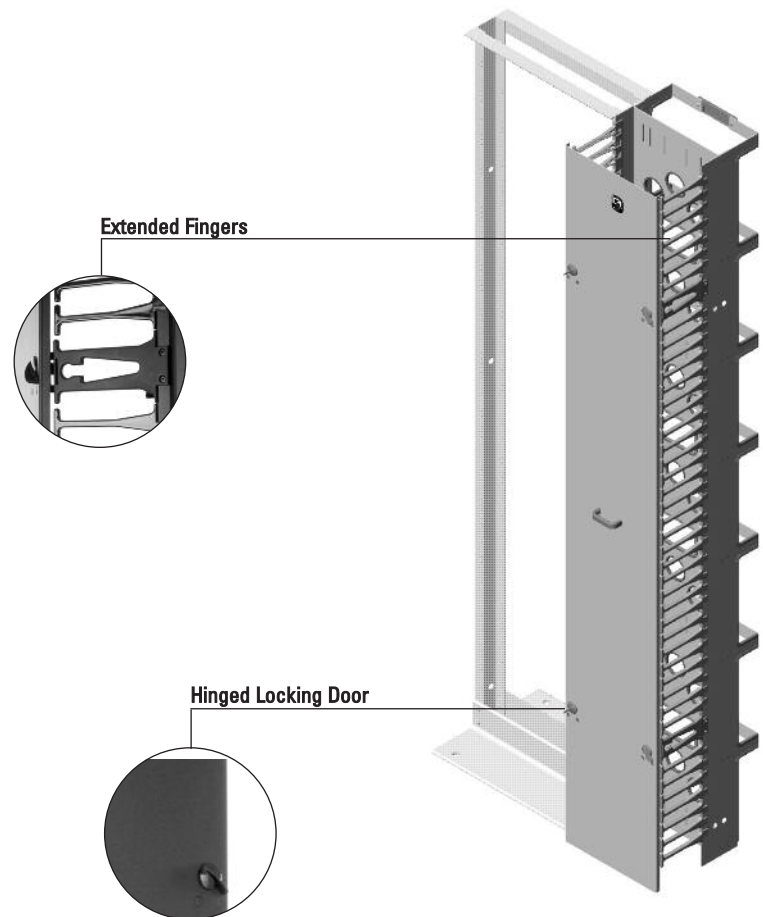

CCS - EFX COMBINATION CABLING SECTION EXTENDED FINGERS

KEY FEATURES

- Cable openings on the front of CCS - EFX align with RMU spaces on the rack allowing cables to exit by-RMU.
- Cable openings on the front of CCS - EFX are sized to accommodate 48 patch cords, twice the capacity of the standard CCS. Openings have rounded edges to protect cable and will not deform or break.
- The front door hinges open to the right or left for easy access to cables during MACs and locks in the closed position to protect cables from damage.
- Open rear of CCS - EFX allows large premise cable bundles to exit the manager into the rack-mount space.

APPLICATIONS

- Use CCS - EFX Combination Cabling Section - Extended Fingers Xtra Large Capacity in small to medium size facilities in Telecommunications Rooms (TR) and Equipment Rooms (ER) to support the Main Cross-Connect (MC), Intermediate Cross-Connect (IC) or Horizontal Cross-Connect (HC) and voice and network switching equipment.
- CCS - EFX is an excellent choice for managing cables from angled-face copper patch panels.

The CCS - EFX Combination Cabling Section - Extended Finger Xtra Capacity is a double-sided vertical cable management trough designed for use with CPI's Universal and Standard Racks to manage cable at the cross-connect, especially when using angled-face copper patch panels.

The rear side of CCS - EFX is an open trough design with regularly spaced spin-latch closures. All edges are protected to prevent cable nicks. This design allows larger premise cable bundles to exit the trough into the rack-mount space.