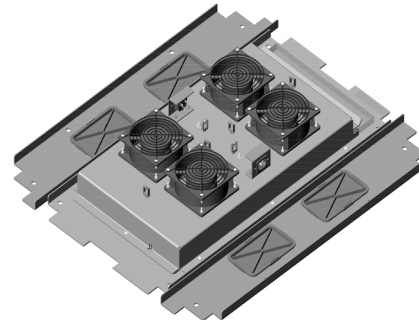

# Filtered Ventilation System For 30"D (760 mm) MegaFrame Cabinet

The Deluxe Filter Cabinet Ventilation System provides "positive pressure" inside the cabinet ensuring the highest level of protection from airborne dust particles. This system has the fans and filters installed at the bottom of the cabinet. Air exhausts through vents in the cabinet top. Equipment may not be mounted in the 2U at the bottom of the cabinet to allow clearance for cabinet intake air.

The Standard Filter Cabinet Ventilation System is for the retrofitting of MegaFrame Cabinets with fans already located on the cabinet top.

- For 19" and 23"W x 30"D (760 mm) MegaFrames
- Air Filter Kit with 115 VAC fans provides up to 400 CFM and has an attached 15'L (4.6 m) power cord with a NEMA 5-15P plug
- Air Filter Kit with 230 VAC, 50/60 Hz fans provides up to 400 CFM and has an attached 15'L (4.6 m) power cord with a NEMA 6-15P plug
- Trim-to-fit filter media is readily available from many commercial suppliers or can be ordered from CPI
- 3/8" (9.53 mm) thick filter provides 70-75% dust particle retention
- One filter provided with each kit

*Note: This product only available for 30"D (760 mm) MegaFrame Cabinets. Unit will generate 48 db noise level. For other depths, contact Technical Support at 800-834-4969.*