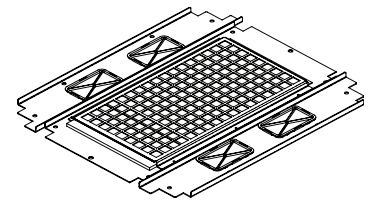

Filtered Ventilation System For 30"D (760 mm) MegaFrame Cabinet

The Deluxe Filter Cabinet Ventilation System provides "positive pressure" inside the cabinet ensuring the highest level of protection from airborne dust particles. This system has the fans and filters installed at the bottom of the cabinet. Air exhausts through vents in the cabinet top. Equipment may not be mounted in the 2U at the bottom of the cabinet to allow clearance for cabinet intake air.

The Standard Filter Cabinet Ventilation System is for the retrofitting of MegaFrame Cabinets with fans already located on the cabinet top.

- For 19" and 23"W x 30"D (760 mm) MegaFrames
- Air Filter Kit with 115 VAC fans provides up to 400 CFM and has an attached 15'L (4.6 m) power cord with a NEMA 5-15P plug
- Air Filter Kit with 230 VAC, 50/60 Hz fans provides up to 400 CFM and has an attached 15'L (4.6 m) power cord with a NEMA 6-15P plug
- Trim-to-fit filter media is readily available from many commercial suppliers or can be ordered from CPI
- 3/8" (9.53 mm) thick filter provides 70-75% dust particle retention
- One filter provided with each kit

Note: This product only available for 30"D (760 mm) MegaFrame Cabinets. Unit will generate 48 db noise level. For other depths, contact Technical Support at 800-834-4969.

ORDERING INFORMATION

Part Number		Description	Shipping Weight lb (kg)
19"	23"		
Deluxw Filter Cabinet Ventilation System			
12511-501	12511-502	Air Filter Kit with 115 VAC Fans	22 (10)
12511-503	12511-504	Air Filter Kit with 230 VAC Fans	22 (10)
Standard Filter Cabinet Ventilation System			
12510-501	12510-502	Air Filter Kit Without Fans	13 (5.9)

For product CSI Specs visit the Support & Downloads page on www.chatsworth.com.

US & Canada

+1-800-834-4969
Toronto, Ontario, Canada
+905-850-7770
chatsworth.com
techsupport@chatsworth.com

Latin America

+52-55-5203-7525
Toll Free within Mexico
01-800-01-7592
chatsworth.com.co

Europe

+44-1628-524-834
chatsworthproducts.co.uk

Middle East & Africa

Dubai, UAE
+971-4-2602125
chatsworth.ae

Asia Pacific

+86 21 6880-0266
chatsworth.com.cn