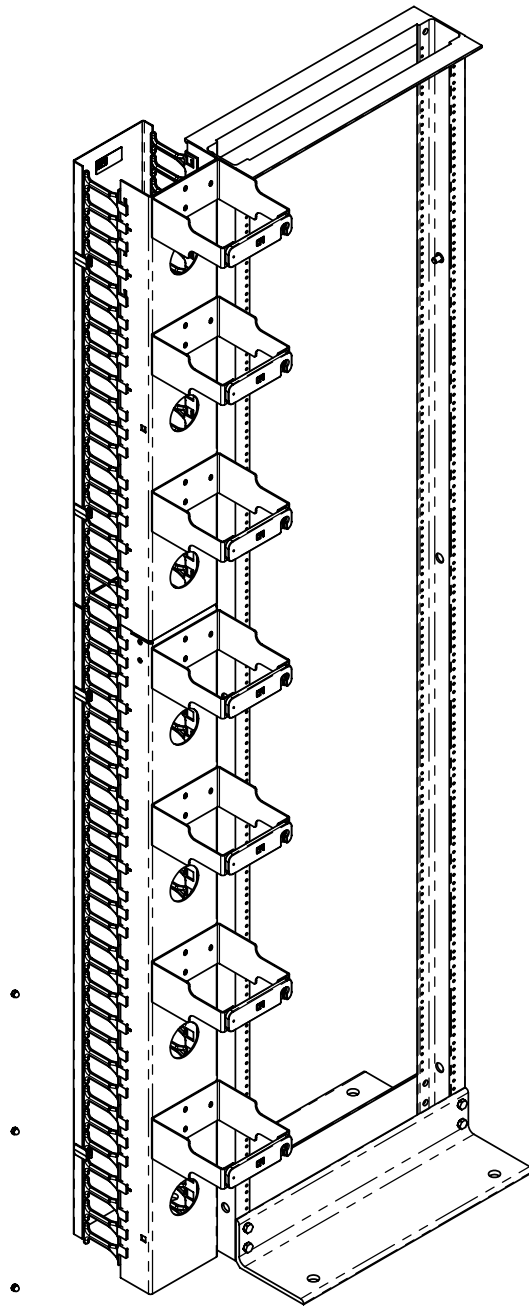

10-24 X 3/8 CARRIAGE BOLT
2X PER RING

10-24 ACORN NUT
2X PER RING

CPI CHATSWORTH PRODUCTS, INC.

INSTALLATION INSTRUCTIONS
GLOBAL VCS
DOUBLE SIDED

THIS DRAWING CONTAINS INFORMATION PROPRIETARY TO CHATSWORTH PRODUCTS, INC. ANY REPRODUCTION DISCLOSURE OR USE OF THIS DRAWING IS EXPRESSLY FORBIDDEN EXCEPT AS AGREED TO IN WRITING BY CHATSWORTH PRODUCTS, INC.