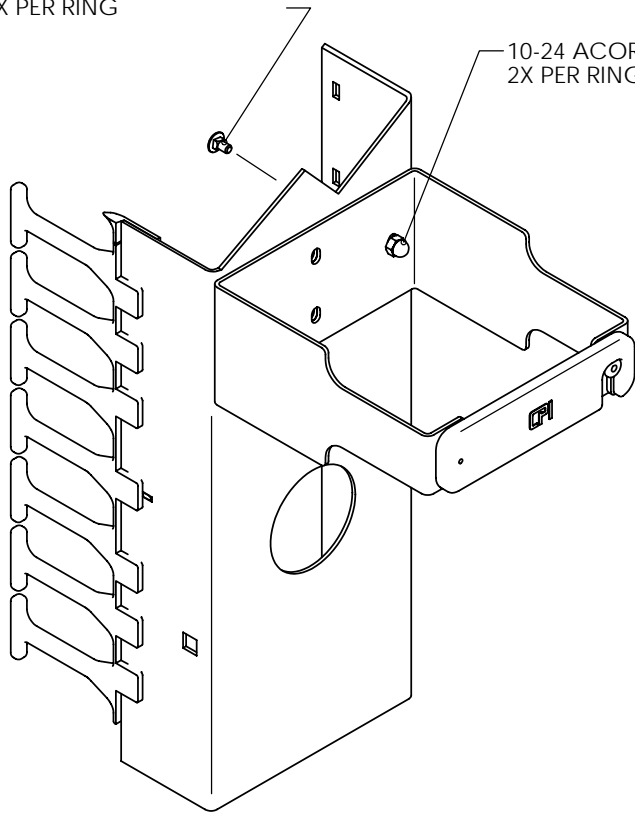

10-24 X 3/8 CARRIAGE BOLT
2X PER RING

10-24 ACORN NUT
2X PER RING

CPI CHATSWORTH PRODUCTS, INC.

INSTALLATION INSTRUCTIONS
GLOBAL VCS
DOUBLE SIDED

THIS DRAWING CONTAINS INFORMATION PROPRIETARY TO CHATSWORTH PRODUCTS, INC. ANY REPRODUCTION DISCLOSURE OR USE OF THIS DRAWING IS EXPRESSLY FORBIDDEN EXCEPT AS AGREED TO IN WRITING BY CHATSWORTH PRODUCTS, INC.