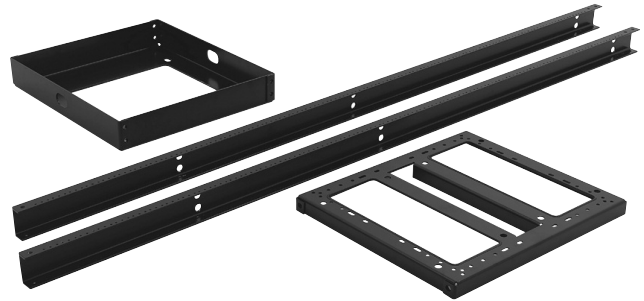

# Product Cut Sheet

## EXPANDARACK

Convert a CPI two-post rack to a QuadraRack with ExpandaRack.

Part Number	Description H x W x D Height - ft (m), Depth - in (mm)	Shipping Weight lb (kg)
<b>ExpandaRack - Standard Rack</b>		
50110-X03	7 (2.1) x 19 x 29 (740), 45U	46 (20.9)
50110-X15	8 (2.4) x 19 x 29 (740), 51U	48 (21.8)
50110-X08	9 (2.7) x 19 x 29 (740), 58U	50 (22.7)
<b>ExpandaRack - Universal Rack</b>		
50130-X03	7 (2.1) x 19 x 29 (740), 45U	52 (23.6)
50130-X15	8 (2.4) x 19 x 29 (740), 51U	55 (24.9)
50130-X08	9 (2.7) x 19 x 29 (740), 58U	58 (26.3)
<b>ExpandaRack - Pan Set (W x D)</b>		
50150-X99	19 x 29 (740) — Standard Rack	18 (8.2)
50160-X99	19 x 29 (740) — Universal Rack	18 (8.2)

X=color: 1=Gray, 2=Computer Beige, 5=Clear, 7=Black, E=Glacier White

800-834-4969 in U.S. & Canada • [www.chatsworth.com](http://www.chatsworth.com)

CHATSWORTH PRODUCTS

©2013 Chatsworth Products, Inc. All rights reserved. CPI, CPI Passive Cooling, GlobalFrame, MegaFrame, Saf-T-Grip, Seismic Frame, SlimFrame, TeraFrame, Cube-iT Plus, Evolution, OnTrac, Velocity and QuadraRack are federally registered trademarks of Chatsworth Products. eConnect and Simply Efficient are trademarks of Chatsworth Products. All other trademarks belong to their respective companies. 6/13