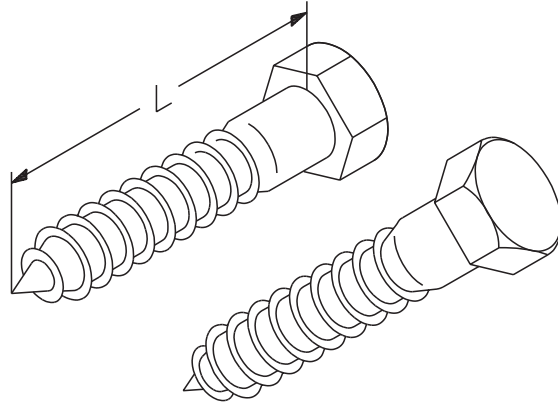

Product Information Sheet

HEX LAG SCREW

Used to install racks onto wood or other soft surfaces.

- Sold individually
- Gold over zinc plate finish

Part Number	Nominal Size	Length	Shipping Weight
02006-001	1/2-6	2"	1 lb
02006-002	5/8-5	2"	1 lb
02007-004	1/4-10	2"	1 lb
20098-832	3/8-7	2"	1 lb