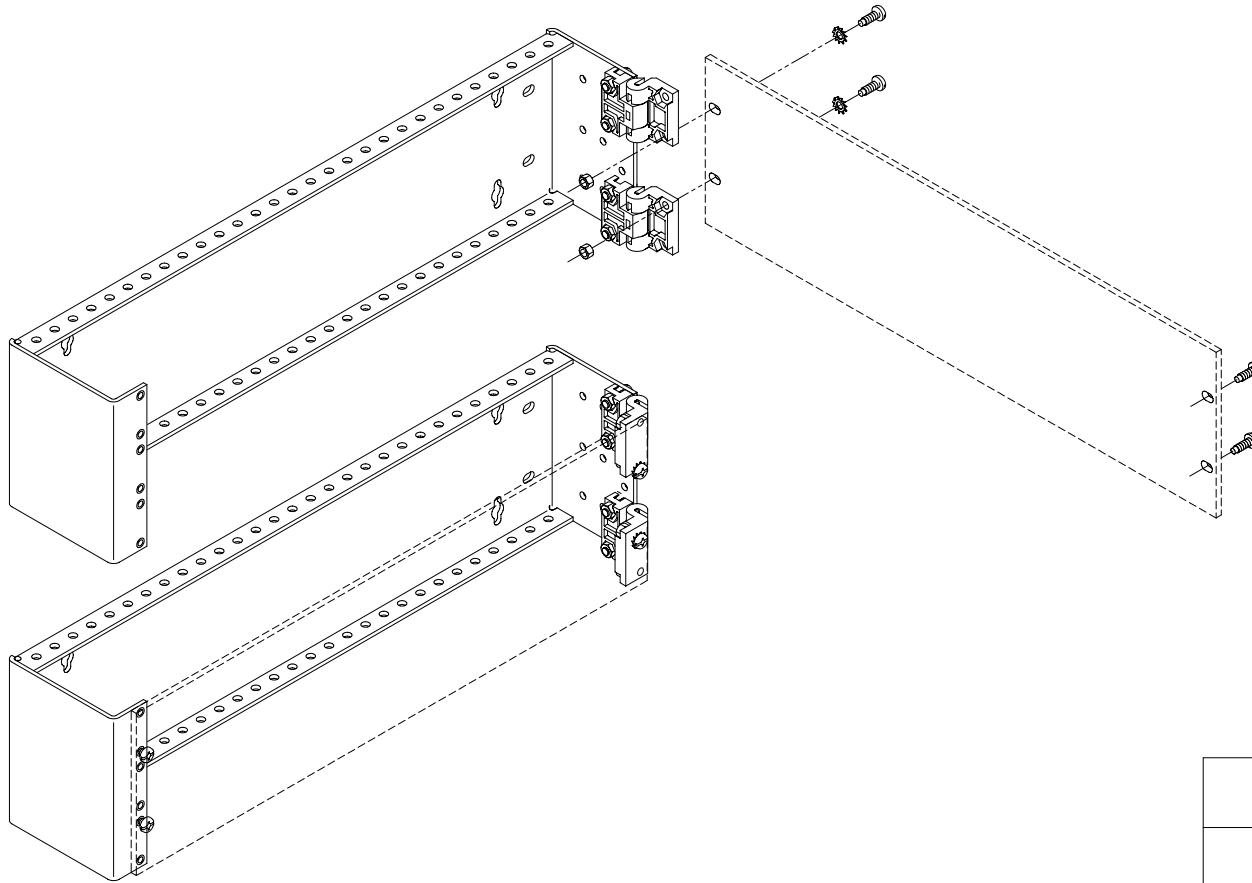

115-711522 - (P.1 OF 1) - P/N 11522-X01 - HINGED PANEL MTG BRKT.-5.25"X4"X19" - 1/4 - 1-31-01 - 155.3 - CPI

CPI CHATSWORTH PRODUCTS, INC.

PANEL MOUNTING,
HINGED BRACKET,
5.5" X 4" X 19"

THIS DRAWING CONTAINS INFORMATION PROPRIETARY TO CHATSWORTH PRODUCTS, INC. ANY REPRODUCTION, DISCLOSURE OR USE OF THIS DRAWING IS EXPRESSLY FORBIDDEN EXCEPT AS AGREED TO IN WRITING BY CHATSWORTH PRODUCTS, INC.