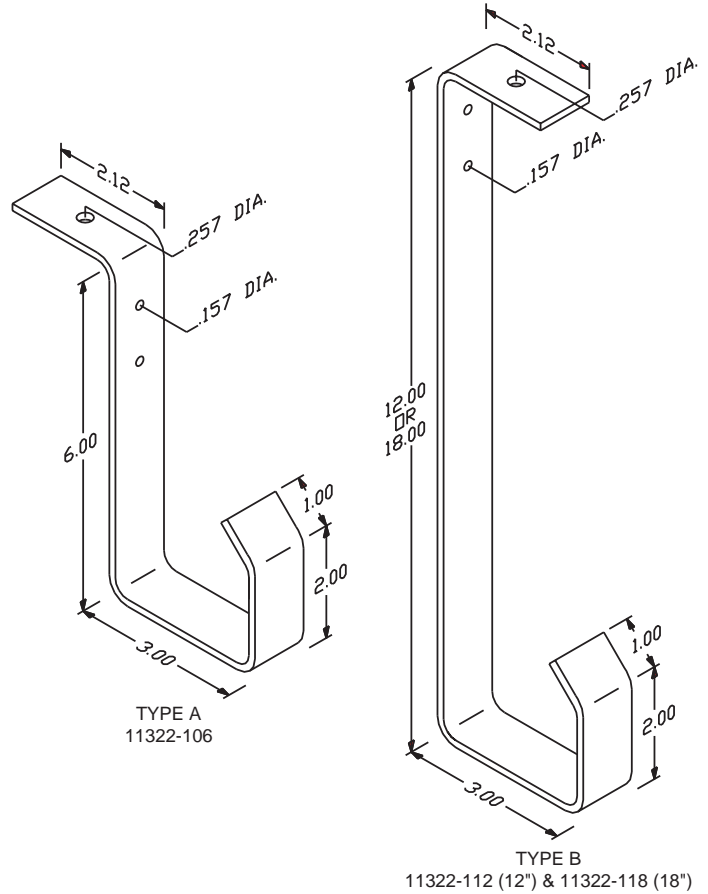

Product Information Sheet

J-HOOK CEILING CABLE BRACKET

Designed to support heavy cable runs, such as multiple PBX cable, IBM® cabling, etc. Easily routes cabling wherever ceiling support of heavy cable is required. Can also be suspended from threaded drop rods.

- Material is 1/8" x 1" steel strap with edges rolled to prevent damage to cable and wire insulation
- Color: gray
(Contact CPI for other colors)
- Installation hardware not included

Part Number	Dim A	Type	Description
11322-106	6"	A	6" J-Hook Bracket
11322-112	12"	B	12" J-Hook Bracket
11322-118	18"	B	18" J-Hook Bracket