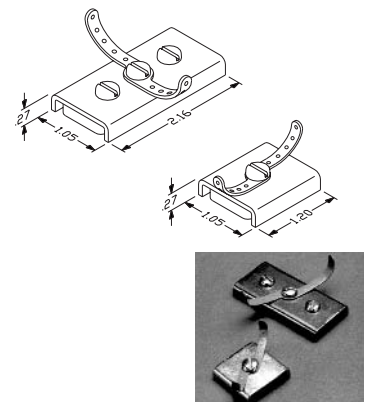

Mag-Clips, Wrap-Around Clasp

The wrap-around clasp easily secures a 25-pair cable (approximately 7/16" diameter) or a similar size cable, cord or tubing. The double-magnetic style has extra clasp-mounting screws allowing them to hold two cables with the addition of another clasp. Incorporate either a single or double magnet assembly to provide sufficient holding power.

- Direct pull required to separate these magnets from a painted surface averages 5 lb for the single magnetic style and 12 lb for the double magnet
- Finished in Chem Film over zinc plating
- Extra clasps may be ordered separately
- Shipping weight: 1 lb

Part Number	Description
17250-000	Single Wrap-Around Clip
17350-000	Double Wrap-Around Clip
17260-001	Extra Clasps, Small
17260-002	Extra Clasps, Large