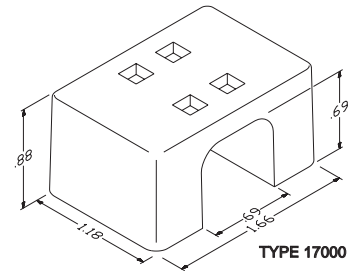

Product Information Sheet

MAG CLIPS

Mag-Clips, Medium

The medium sized 17000 and 17100 magnetic clips are designed to hold a 25-pair cable or several electrical cords. Keeps cables neat within workstation areas neat and off of the floor to reduce the danger of accidents. Nylon cable ties can be laced through the 4 square holes in the top of the 17000 series to secure additional cables.

Part Number	Description/Color
17000-000	Clip w/holes, Gray
17000-050	Clip w/holes, Gray, box of 50
17000-100	Clip w/holes, Beige
17000-150	Clip w/holes, Beige, Box of 50
17100-000	Clip w/o holes, Gray
17100-050	Clip w/o holes, Gray, Box of 50
17100-100	Clip w/o holes, Beige
17100-150	Clip w/o holes, Beige, Box of 50

Mag-Clips, Large

This larger clip holds a 100-pair telephone cable or up to 1-inch diameter tubing. There are also holes provided to lace additional cords to the top of the clip.

The amount of direct pull required to separate both styles of clips from a painted steel surface averages 15 lb.

Mag-Clips, Wrap-Around Clasp

The wrap-around clasp easily secures a 25-pair cable (approximately 7/16" diameter) or a similar size cable, cord or tubing. The double-magnetic style has extra clasp-mounting screws allowing them to hold two cables with the addition of another clasp. Incorporate either a single or double magnet assembly to provide sufficient holding power.