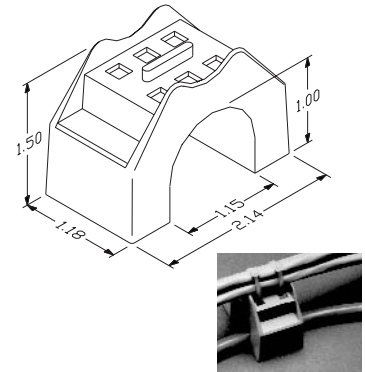

Product Information Sheet

MAG CLIPS

Mag-Clips, Medium

The medium sized 17000 and 17100 magnetic clips are designed to hold a 25-pair cable or several electrical cords. Keeps cables neat within workstation areas neat and off of the floor to reduce the danger of accidents. Nylon cable ties can be laced through the 4 square holes in the top of the 17000 series to secure additional cables.

Part Number	Description/Color
17000-000	Clip w/holes, Gray
17000-050	Clip w/holes, Gray, box of 50
17000-100	Clip w/holes, Beige
17000-150	Clip w/holes, Beige, Box of 50
17100-000	Clip w/o holes, Gray
17100-050	Clip w/o holes, Gray, Box of 50
17100-100	Clip w/o holes, Beige
17100-150	Clip w/o holes, Beige, Box of 50

Mag-Clips, Large

This larger clip holds a 100-pair telephone cable or up to 1-inch diameter tubing. There are also holes provided to lace additional cords to the top of the clip.

The amount of direct pull required to separate both styles of clips from a painted steel surface averages 15 lb.

Mag-Clips, Wrap-Around Clasp

The wrap-around clasp easily secures a 25-pair cable (approximately 7/16" diameter) or a similar size cable, cord or tubing. The double-magnetic style has extra clasp-mounting screws allowing them to hold two cables with the addition of another clasp. Incorporate either a single or double magnet assembly to provide sufficient holding power.