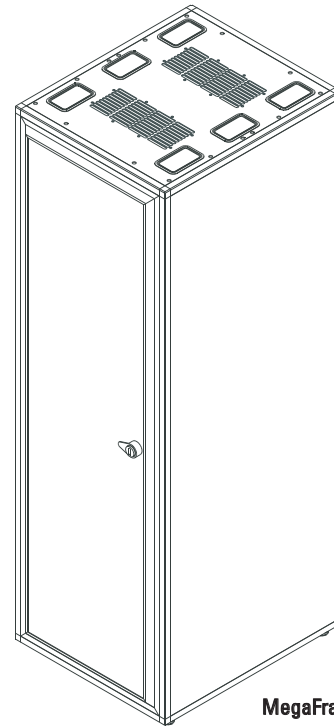

Side panels for MegaFrame and SlimFrame Cabinets are offered in two styles: the easy-to-remove locking side panel and the bolt-on side panel. The easy-to-remove side panel allows quick access to equipment in a fully loaded cabinet. Side panels ship with two keys per panel.

Top panels are vented with edge-protected cable pass through ports. (A solid top panel is available for the MegaFrame Cabinet.) Optional fan kits can be mounted to top panels to provide additional ventilation.

Most service parts are available in gray, white or black. MegaFrame and SlimFrame service parts are constructed of high-strength aluminum. Door frames are silver anodized aluminum.

When ordering a service part, ensure it matches the cabinet's dimensions. Call Technical Support for additional assistance or to order parts not listed.

- Wide selection of service parts for replacing damaged parts, adding to frame-only configurations or upgrading to meet changing needs.
- Perforated metal doors have 63% open area for greater ventilation.
- Easy-to-remove locking side panels
- Top panels are vented and accommodate optional fan kits for maximum ventilation.

For more information, please contact your authorized CPI Distributor or CPI Customer Service Representative, or go to www.chatsworth.com.

MegaFrame Cabinet