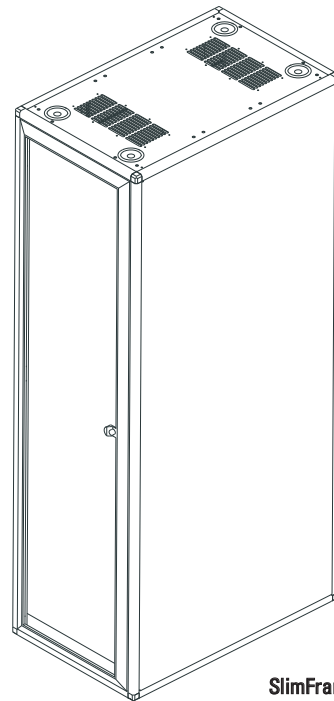

SlimFrame Cabinet

800-834-4969 in U.S. & Canada • www.chatsworth.com

CHATSWORTH PRODUCTS, INC.