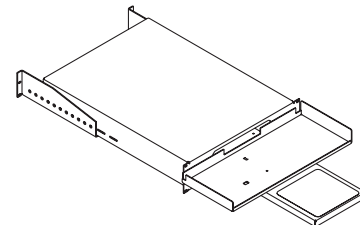

Product Information Sheet

MONITOR SHELF AND SLIDING KEYBOARD TRAY

Monitor Shelf and Sliding Keyboard Tray With Mouse Pad provides a compact, easy to use solution for storing a monitor, keyboard and mouse on a 4-post frame or within a CPI Cabinet System. The shelf provides a sturdy storage space for monitors or other equipment and features an integrated keyboard tray and mouse pad that extends from the center of the shelf and locks in the open position when being used, but is out of the way when closed. Monitor Shelf and Sliding Keyboard Tray With Mouse Pad fits CPI QuadraRack™ Frames and CPI Cabinets Systems that are 24" to 39" deep.

- Available in 19" EIA or 23" wide rack-mount widths
- Attaches to four-post mounting rails positioned between 24" and 39" in depth
- The 2 RMU, 24" deep shelf will support up to 200 lb
- The keyboard tray will hold keyboards up to 19.1"W x 8.5"D
- The mouse pad has a padded 7" x 7" surface
- Available painted in a gray, computer white or black finish
- Installs with eight rack-mount screws (not included with the shelf)

| Part Number | | Color | Shipping Weight |
|-------------|-----------|-------|-----------------|
| 19" Wide | 23" Wide | | |
| 12495-119 | 12495-123 | Gray | 23/24 lb |
| 12495-219 | 12495-223 | White | 23/24 lb |
| 12495-719 | 12495-723 | Black | 23/24 lb |