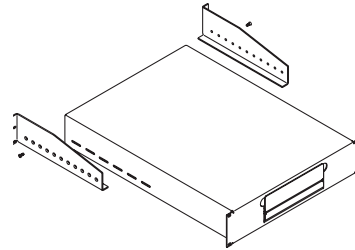

Product Information Sheet

MONITOR SHELF AND SLIDING KEYBOARD TRAY

Monitor Shelf and Sliding Keyboard Tray With Mouse Pad provides a compact, easy to use solution for storing a monitor, keyboard and mouse on a 4-post frame or within a CPI Cabinet System. The shelf provides a sturdy storage space for monitors or other equipment and features an integrated keyboard tray and mouse pad that extends from the center of the shelf and locks in the open position when being used, but is out of the way when closed. Monitor Shelf and Sliding Keyboard Tray With Mouse Pad fits CPI QuadraRack™ Frames and CPI Cabinets Systems that are 24" to 39" deep.

- Available in 19" EIA or 23" wide rack-mount widths
- Attaches to four-post mounting rails positioned between 24" and 39" in depth
- The 2 RMU, 24" deep shelf will support up to 200 lb
- The keyboard tray will hold keyboards up to 19.1"W x 8.5"D
- The mouse pad has a padded 7" x 7" surface
- Available painted in a gray, computer white or black finish
- Installs with eight rack-mount screws (not included with the shelf)

| Part Number | | Color | Shipping Weight |
|-------------|-----------|-------|-----------------|
| 19" Wide | 23" Wide | | |
| 12495-119 | 12495-123 | Gray | 23/24 lb |
| 12495-219 | 12495-223 | White | 23/24 lb |
| 12495-719 | 12495-723 | Black | 23/24 lb |