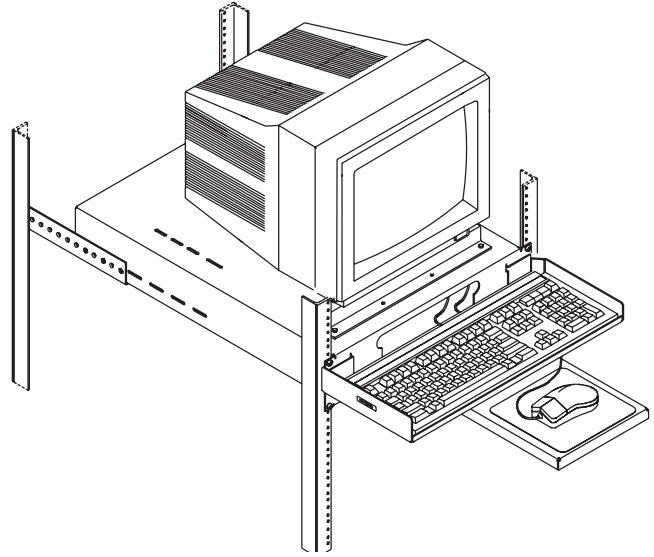

Product Information Sheet

MONITOR SHELF AND SLIDING KEYBOARD TRAY

Monitor Shelf and Sliding Keyboard Tray With Mouse Pad provides a compact, easy to use solution for storing a monitor, keyboard and mouse on a 4-post frame or within a CPI Cabinet System. The shelf provides a sturdy storage space for monitors or other equipment and features an integrated keyboard tray and mouse pad that extends from the center of the shelf and locks in the open position when being used, but is out of the way when closed. Monitor Shelf and Sliding Keyboard Tray With Mouse Pad fits CPI QuadraRack™ Frames and CPI Cabinets Systems that are 24" to 39" deep.

- Available in 19" EIA or 23" wide rack-mount widths
- Attaches to four-post mounting rails positioned between 24" and 39" in depth
- The 2 RMU, 24" deep shelf will support up to 200 lb
- The keyboard tray will hold keyboards up to 19.1"W x 8.5"D
- The mouse pad has a padded 7" x 7" surface
- Available painted in a gray, computer white or black finish
- Installs with eight rack-mount screws (not included with the shelf)