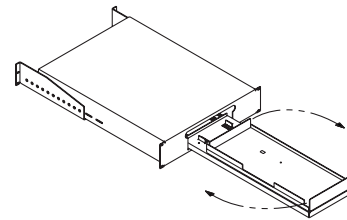

800-834-4969 in US & Canada • www.chatsworth.com

CHATSWORTH PRODUCTS, INC.

©2006 Chatsworth Products, Inc. 3/06/GT