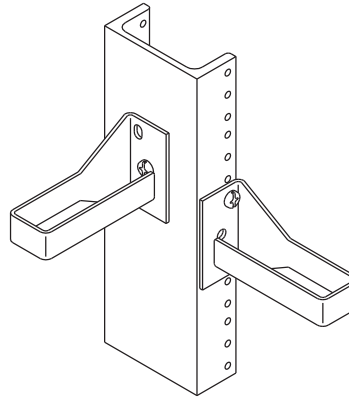

## NARROW CABLE LOOP

Use these cable loops to hold and dress cable vertically. Attach to walls or racks where width is limited. Mounting hardware not included.

- Made of aluminum with rounded edges to reduce cable insulation damage
- Narrow Cable Loop is 2.50" H x 1.25" W x 4.00" D (63.5 mm x 31.8 mm x 101.6 mm)
- Sold individually or box of 100

| Part Number  |            | Description       |
|--------------|------------|-------------------|
| Individually | Box of 100 |                   |
| 11230-X01    | 11230-X11  | Narrow Cable Loop |

X=color: 1=Gray, 2=Computer Beige, 5=Clear, 7=Black, E=Glacier White.