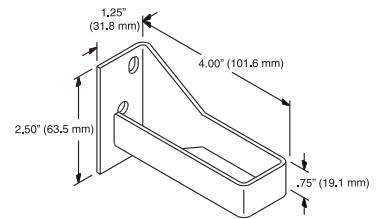

## NARROW CABLE LOOP

Use these cable loops to hold and dress cable vertically. Attach to walls or racks where width is limited. Mounting hardware not included.

- Made of aluminum with rounded edges to reduce cable insulation damage
- Narrow Cable Loop is 2.50" H x 1.25" W x 4.00" D (63.5 mm x 31.8 mm x 101.6 mm)
- Sold individually or box of 100

Part Number		Description
Individually	Box of 100	
11230-X01	11230-X11	Narrow Cable Loop

X=color: 1=Gray, 2=Computer Beige, 5=Clear, 7=Black, E=Glacier White.

800-834-4969 in U.S. & Canada • [www.chatsworth.com](http://www.chatsworth.com)