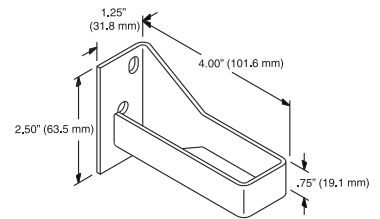

## NARROW CABLE LOOP

Use these cable loops to hold and dress cable vertically. Attach to walls or racks where width is limited. Mounting hardware not included.

- Made of aluminum with rounded edges to reduce cable insulation damage
- Narrow Cable Loop is 2.50" H x 1.25" W x 4.00" D (63.5 mm x 31.8 mm x 101.6 mm)
- Sold individually or box of 100

| Part Number  |            | Description       |
|--------------|------------|-------------------|
| Individually | Box of 100 |                   |
| 11230-X01    | 11230-X11  | Narrow Cable Loop |

X=color: 1=Gray, 2=Computer Beige, 5=Clear, 7=Black, E=Glacier White.