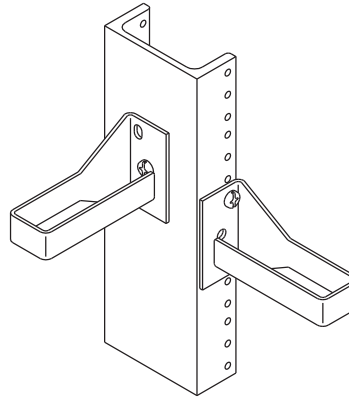

## NARROW CABLE LOOP

Use these cable loops to hold and dress cable vertically. Attach to walls or racks where width is limited. Mounting hardware not included.

- Made of aluminum with rounded edges to reduce cable insulation damage
- Narrow Cable Loop is 2.50" H x 1.25" W x 4.00" D (63.5 mm x 31.8 mm x 101.6 mm)
- Sold individually or box of 100

Part Number		Description
Individually	Box of 100	
11230-X01	11230-X11	Narrow Cable Loop

X=color: 1=Gray, 2=Computer Beige, 5=Clear, 7=Black, E=Glacier White.

800-834-4969 in U.S. & Canada • [www.chatsworth.com](http://www.chatsworth.com)