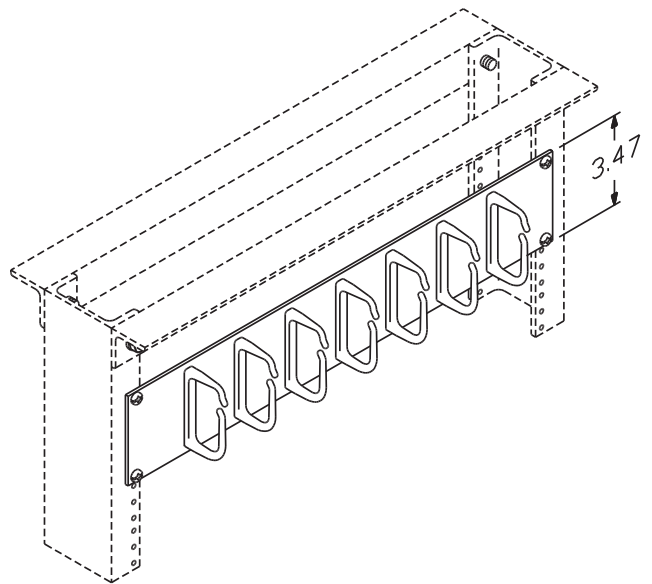

## RACK CABLING MANAGERS

Used to organize horizontal cable and wire runs. Two sizes of slotted plastic rings provide ample room to hold all types and sizes of wiring and cabling.

- Plastic rings are mounted 2.265" apart on 19", 23" or 25" aluminum panels
- White plastic rings on computer white color panel. All other color panels have black plastic rings
- Easy to install on equipment racks

1175	<b>Rack Cabling Managers</b>			
	<b>Ring Size</b>			
2	Small rings (1.59"L x 1.25"D)			
3	Medium rings (3.0"L x 1.6"D)			
	<b>Color</b>			
1	Gray			
2	Computer White			
5	Clear			
7	Black			
	<b>Rack Width</b>			
19	19"W			
23	23"W			
25	25"W			
1175	X	-	X	XX