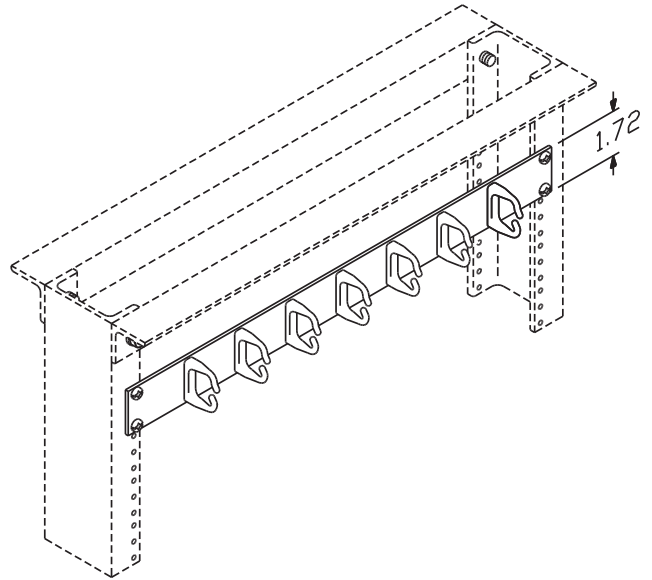

Product Cut Sheet

RACK CABLING MANAGERS

Used to organize horizontal cable and wire runs. Two sizes of slotted plastic rings provide ample room to hold all types and sizes of wiring and cabling.

- Plastic rings are mounted 2.265" apart on 19", 23" or 25" aluminum panels
- White plastic rings on computer white color panel. All other color panels have black plastic rings
- Easy to install on equipment racks

1175	Rack Cabling Managers			
	Ring Size			
2	Small rings (1.59"L x 1.25"D)			
3	Medium rings (3.0"L x 1.6"D)			
	Color			
1	Gray			
2	Computer White			
5	Clear			
7	Black			
	Rack Width			
19	19"W			
23	23"W			
25	25"W			
1175	X	-	X	XX

800-834-4969 in U.S. & Canada • www.chatsworth.com

CHATSWORTH PRODUCTS, INC.

©2010 Chatsworth Products, Inc. All rights reserved. CPI, CPI Passive Cooling, MegaFrame, Saf-T-Grip, Seismic Frame, SlimFrame, TeraFrame, Cube-IT Plus, Evolution, OnTrac, and QuadraRack are federally registered trademarks of Chatsworth Products, Inc. GlobalFrame, Simply Efficient and Velocity are trademarks of Chatsworth Products, Inc. All other trademarks belong to their respective companies. 12/10