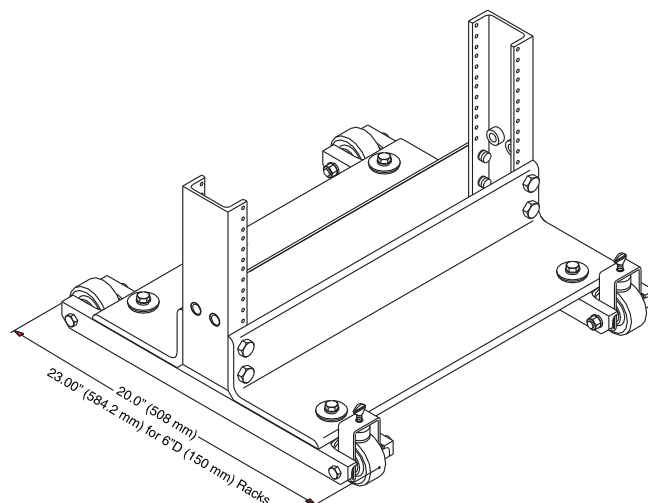

# Product Cut Sheet

## RACK STANDARD ROLLERS

- Mount to CPI Universal and Standard racks, regardless of width
- Fixed rollers prevent rack from accidental turning
- Supports up to 500 lb, adding 2" to rack's height
- Ships complete with installation hardware