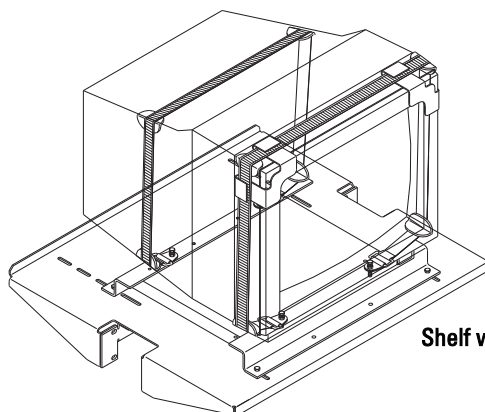

Product Cut Sheet

ADJUSTABLE MONITOR STRAP SHELF

Provides a secure and convenient way to secure monitor to shelf. Nylon straps loop securely over monitor corner clips and through slots in monitor shelf bracket.

- 11726 series includes adjustable monitor shelf only for use with the Tie-Down Kit
- 11725 series includes the Tie-Down Kit only
- 11628 series includes shelf with Tie-Down Kit
- Flexible design accommodates monitors of various shapes and sizes
- Shelf is made of sturdy, lightweight aluminum
- Rack-mounting hardware not included
- Shipping weight approximately 8 lb (3.6 kg)
- For 3"D (80 mm) channel racks only
- 19" version holds equipment up to 17.75"W x 18"D (450.9 mm x 460.0 mm)
- 23" version holds equipment up to 21.75"W x 18"D (552.5 mm x 460.0 mm)
- Supports up to 110 lb (49.9 kg)

Tie-Down Kit consists of:

- (2) base brackets
- (2) corner clips
- (8) rubber pads
- (2) Saf-T-Grip® Reusable Bl

Shelf with Tie Down Kit

Part Number					Color
Tie-Down Kit Only	19" Adjustable Shelf Only	23" Adjustable Shelf Only	19" Shelf with Tie-Down Kit	23" Shelf with Tie-Down Kit	
11725-101	11726-119	11726-123	11628-119	11628-123	Gray
11725-201	11726-219	11726-223	11628-219	11628-223	Computer White
11725-501	11726-519	11726-523	11628-519	11628-523	Clear
11725-701	11726-719	11726-723	11628-719	11628-723	Black