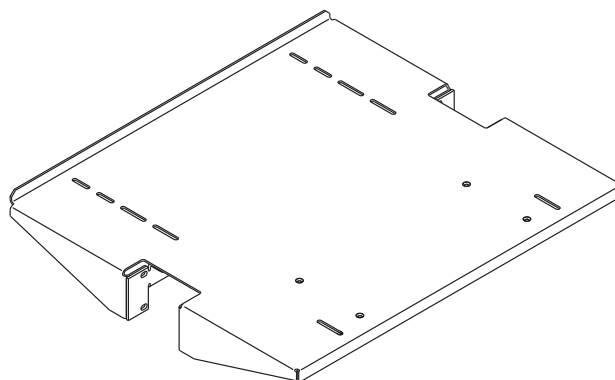

Product Cut Sheet

ADJUSTABLE MONITOR STRAP SHELF

Provides a secure and convenient way to secure monitor to shelf. Nylon straps loop securely over monitor corner clips and through slots in monitor shelf bracket.

- 11726 series includes adjustable monitor shelf only for use with the Tie-Down Kit
- 11725 series includes the Tie-Down Kit only
- 11628 series includes shelf with Tie-Down Kit
- Flexible design accommodates monitors of various shapes and sizes
- Shelf is made of sturdy, lightweight aluminum
- Rack-mounting hardware not included
- Shipping weight approximately 8 lb (3.6 kg)
- For 3"D (80 mm) channel racks only
- 19" version holds equipment up to 17.75"W x 18"D (450.9 mm x 460.0 mm)
- 23" version holds equipment up to 21.75"W x 18"D (552.5 mm x 460.0 mm)
- Supports up to 110 lb (49.9 kg)

Tie-Down Kit consists of:

- (2) base brackets
- (2) corner clips
- (8) rubber pads
- (2) Saf-T-Grip® Reusable Bl

Shelf with Tie Down Kit

Part Number					Color
Tie-Down Kit Only	19" Adjustable Shelf Only	23" Adjustable Shelf Only	19" Shelf with Tie-Down Kit	23" Shelf with Tie-Down Kit	
11725-101	11726-119	11726-123	11628-119	11628-123	Gray
11725-201	11726-219	11726-223	11628-219	11628-223	Computer White
11725-501	11726-519	11726-523	11628-519	11628-523	Clear
11725-701	11726-719	11726-723	11628-719	11628-723	Black