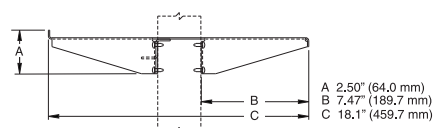

Product Cut Sheet

ADJUSTABLE MONITOR STRAP SHELF

Provides a secure and convenient way to secure monitor to shelf. Nylon straps loop securely over monitor corner clips and through slots in monitor shelf bracket.

- 11726 series includes adjustable monitor shelf only for use with the Tie-Down Kit
- 11725 series includes the Tie-Down Kit only
- 11628 series includes shelf with Tie-Down Kit
- Flexible design accommodates monitors of various shapes and sizes
- Shelf is made of sturdy, lightweight aluminum
- Rack-mounting hardware not included
- Shipping weight approximately 8 lb (3.6 kg)
- For 3"D (80 mm) channel racks only
- 19" version holds equipment up to 17.75"W x 18"D (450.9 mm x 460.0 mm)
- 23" version holds equipment up to 21.75"W x 18"D (552.5 mm x 460.0 mm)
- Supports up to 110 lb (49.9 kg)

Tie-Down Kit consists of:

- (2) base brackets
- (2) corner clips
- (8) rubber pads
- (2) Saf-T-Grip® Reusable Bl

Shelf with Tie Down Kit

Part Number					Color
Tie-Down Kit Only	19" Adjustable Shelf Only	23" Adjustable Shelf Only	19" Shelf with Tie-Down Kit	23" Shelf with Tie-Down Kit	
11725-101	11726-119	11726-123	11628-119	11628-123	Gray
11725-201	11726-219	11726-223	11628-219	11628-223	Computer White
11725-501	11726-519	11726-523	11628-519	11628-523	Clear
11725-701	11726-719	11726-723	11628-719	11628-723	Black