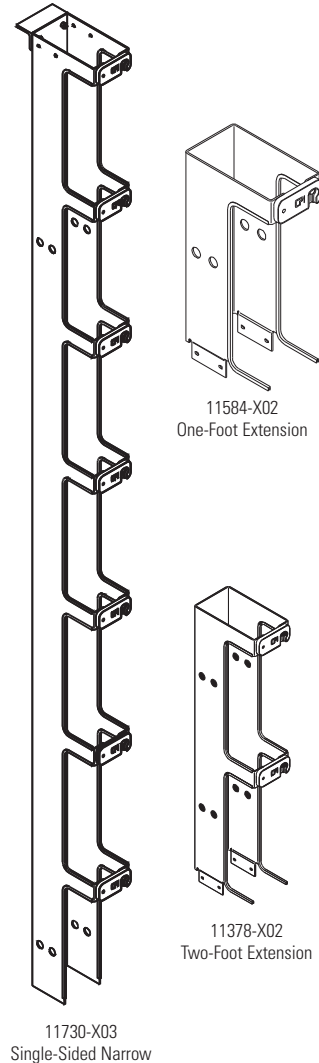

## SINGLE-SIDED NARROW VERTICAL CABLING SECTIONS

Provides convenient cable run between equipment racks.  
Conceals cable for a more attractive installation.

- Bolts to CPI Standard Rack, Universal Rack, QuadraRack 4-Post Frame and QuadraRack Server Frame
- Includes formed cabling section, lockable cabling latches - 12" (300 mm) between latches, protective edge guards and mounting hardware
- 3.65"W x 6.38"D (92.7 mm x 162.1 mm); single-sided cable trough
- 9' (2.7 m) version consists of a 7' (2.1 m) section and 2' (0.6 m) extension

<b>11730</b>	<b>Cabling Section, Single-Sided, Narrow</b>	
	<b>Color</b>	
1	Gray	
2	Computer Beige	
5	Clear	
7	Black	
E	Glacier White	
	<b>Height - ft (m)</b>	
00	5.6 (1.7)	
01	6 (1.8)	
02	6.6 (2.0)	
03	7 (2.1)	
05	7.6 (2.3)	
15	8 (2.4)	
08	9 (2.7)	

### Single-Sided Narrow Vertical Cabling Section Extensions

Adds one or two feet of height to vertical cabling sections, providing a uniform vertical pathway from ceiling to rack. Mounting hardware included.

Part Number	Description W x D in (mm)	Shipping Weight lb (kg)
11584-X02	One-Foot Extension 3.65 x 6.38 (92.7 x 162.1)	3 (1.4)
11378-X02	Two-Foot Extension 3.65 x 6.38 (92.7 x 162.1)	4 (1.8)

X=color: 1=Gray, 2=Computer Beige, 5=Clear, 7=Black, E=Glacier White.