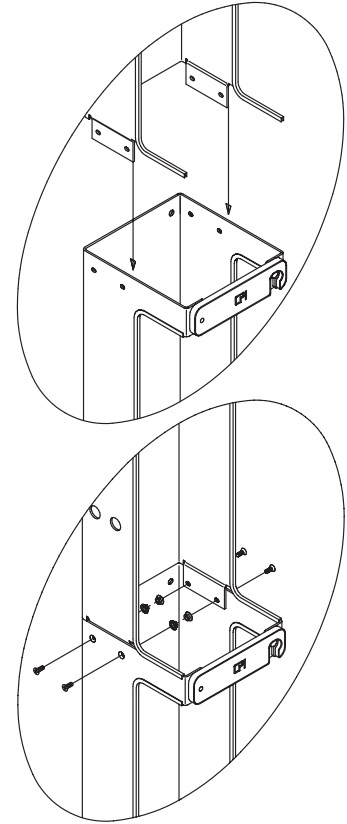

Extension Installation

Single-Sided Wide Vertical Cabling Section Extensions

Adds one or two feet of height to vertical cabling sections, providing a uniform vertical pathway from ceiling to rack.

- Mounting hardware included.

Part Number	Description W x D in (mm)	Shipping Weight lb (kg)
11584-X01	One-Foot Extension 6 x 6.38 (150 x 162.1)	3 (1.4)
11378-X01	Two-Foot Extension 6 x 6.38 (150 x 162.1)	4 (1.8)

X=color: 1=Gray, 2=Computer Beige, 5=Clear, 7=Black, E=Glacier White.

800-834-4969 in U.S. & Canada • www.chatsworth.com

CHATSWORTH PRODUCTS

©2013 Chatsworth Products, Inc. All rights reserved. CPI, CPI Passive Cooling, GlobalFrame, MegaFrame, Saf-T-Grip, Seismic Frame, SlimFrame, TeraFrame, Cube-IT Plus, Evolution, OnTrac, Velocity and QuadraRack are federally registered trademarks of Chatsworth Products. eConnect and Simply Efficient are trademarks of Chatsworth Products. All other trademarks belong to their respective companies. 07/13