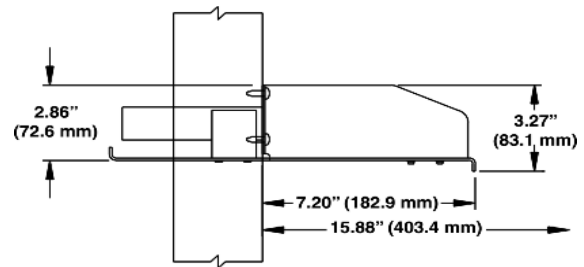

Product Cut Sheet

23" FULL SIZE SLIDING KEYBOARD TRAY & MOUSE

Convenient tray for holding keyboard and mouse. Mounting hardware not included. Keyboard tray extends 8" (200 mm) for full access to all keys. Tray and pad retract when not in use. Holds keyboards up to 20.1"W x 9.8"D (511 mm x 249 mm). 9" x 7" (230 mm x 180 mm) mouse pad mounts in a choice of four convenient locations. Made of strong, lightweight aluminum.

Part Number	Description	Shipping Weight lb (kg)
11690-X23	23" Full Size Sliding Keyboard & Mouse	12 (5.4)

X=color: 1=Gray, 2=Computer Beige, 5=Clear, 7=Black, E=Glacier White

800-834-4969 in U.S. & Canada • www.chatsworth.com

©2013 Chatsworth Products, Inc. All rights reserved. CPI, CPI Passive Cooling, GlobalFrame, MegaFrame, Saf-T-Grip, Seismic Frame, SlimFrame, TeraFrame, Cube-IT Plus, Evolution, OnTrac, Velocity and QuadraRack are federally registered trademarks of Chatsworth Products. eConnect and Simply Efficient are trademarks of Chatsworth Products. All other trademarks belong to their respective companies. 6/13