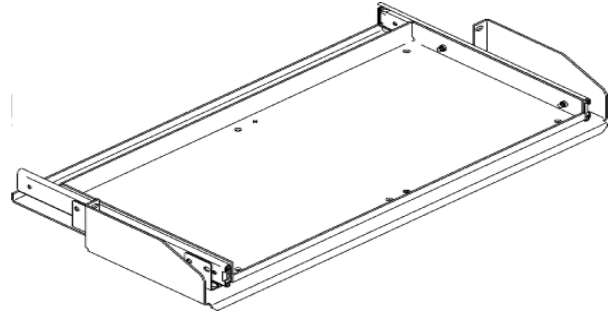

Product Cut Sheet

23" FULL SIZE SLIDING KEYBOARD TRAY & MOUSE

Convenient tray for holding keyboard and mouse. Mounting hardware not included. Keyboard tray extends 8" (200 mm) for full access to all keys. Tray and pad retract when not in use. Holds keyboards up to 20.1"W x 9.8"D (511 mm x 249 mm). 9" x 7" (230 mm x 180 mm) mouse pad mounts in a choice of four convenient locations. Made of strong, lightweight aluminum.

Part Number	Description	Shipping Weight lb (kg)
11690-X23	23" Full Size Sliding Keyboard & Mouse	12 (5.4)

X=color: 1=Gray, 2=Computer Beige, 5=Clear, 7=Black, E=Glacier White

800-834-4969 in U.S. & Canada • www.chatsworth.com