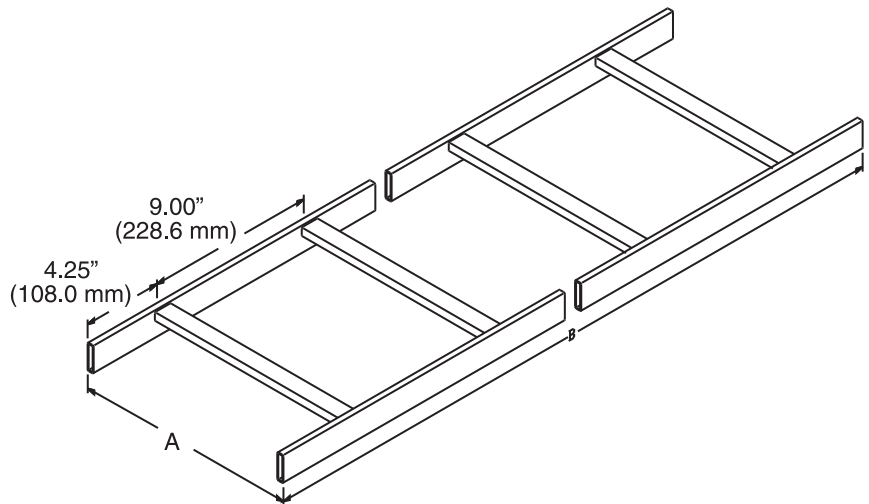

800-834-4969 in U.S. & Canada • www.chatsworth.com

CHATSWORTH PRODUCTS, INC.

©2012 Chatsworth Products, Inc. All rights reserved. CPI, CPI Passive Cooling, MegaFrame, Saf-T-Grip, Seismic Frame, SlimFrame, TeraFrame, GlobalFrame, Cube-iT Plus, Evolution, OnTrac, QuadraRack and Velocity are federally registered trademarks of Chatsworth Products, Inc. eConnect and Simply Efficient are trademarks of Chatsworth Products, Inc. All other trademarks belong to their respective companies. 07/12