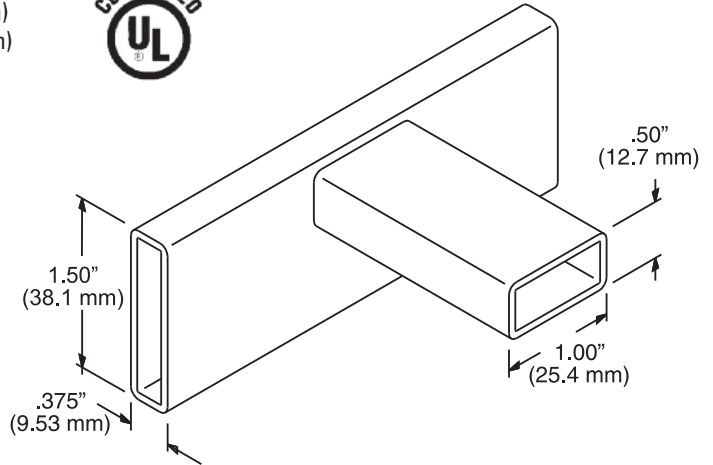

Product Cut Sheet

UL Classified Cable Runway

Similar in construction to our TELCO Style Cable Runway (11252 Series). The side stringers are 1 1/2" x 3/8" x .065" (38.1 mm x 9.53 mm x 1.65 mm) and the cross members are 1/2" x 1" x .065" (12.7 mm x 30 mm x 1.65 mm) welded at 9" (230 mm) intervals.

- Color is Gold chem film over zinc plating or black chem
- Underwriters Laboratory Classified for suitability (as an equipment grounding conductor only)
- The overall length is 9' 8-1/2"/116.5" (2959 mm) to comply with TELCO-Style standards
- Individually boxed to prevent scratching and damage
- Installation Best Practices includes Runway Elevation Kit

| Part Number | Width (Dim. A) in (mm) | Length (Dim. B) in (mm) | Shipping Weight lb (kg) |
|-------------|------------------------|-------------------------|-------------------------|
| 11275-X06 | 6 (150) | 9' 8-1/2 (2959) | 19 (8.6) |
| 11275-X09 | 9 (230) | 9' 8-1/2 (2959) | 20 (9.1) |
| 11275-X12 | 12 (300) | 9' 8-1/2 (2959) | 22 (10.0) |
| 11275-X15 | 15 (380) | 9' 8-1/2 (2959) | 26 (11.8) |
| 11275-X18 | 18 (460) | 9' 8-1/2 (2959) | 28 (12.7) |
| 11275-X20 | 20 (510) | 9' 8-1/2 (2959) | 29 (13.2) |
| 11275-X24 | 24 (610) | 9' 8-1/2 (2959) | 31 (14.1) |