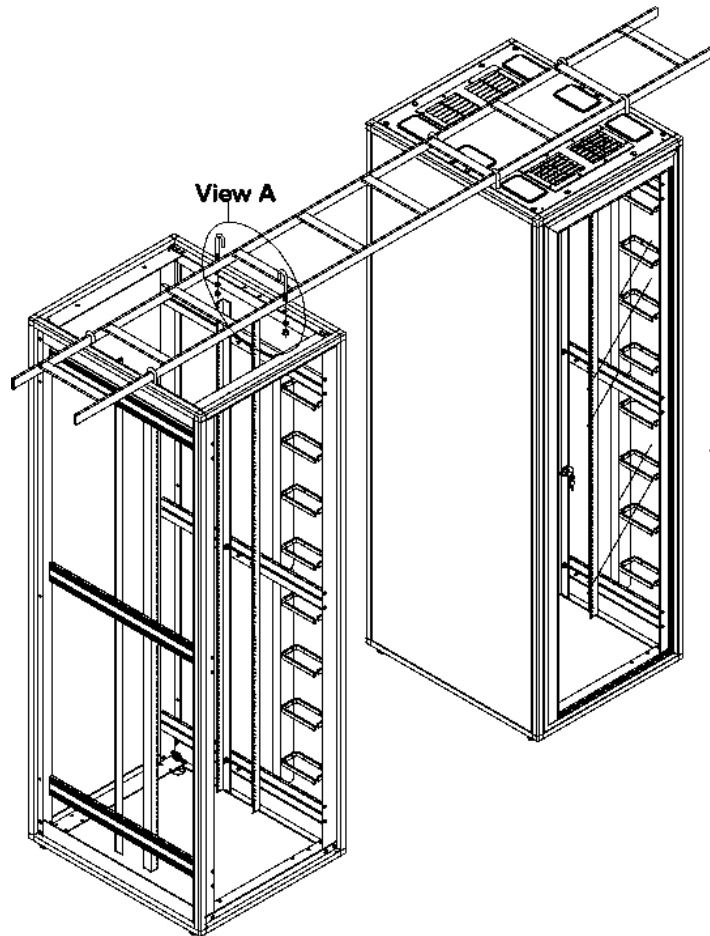

NEW CATALOG ITEM

ORGANIZING. STORING. SECURING.

MEGAFRAME™ Cabinet System

J-BOLT KIT, CABLE RUNWAY

FEATURES:

▼ Allows attachment of 12" cable runway directly to the top of the MegaFrame Cabinet utilizing the pre-drilled holes.

The new J-Bolt Kit allows cable runway to be attached to the top of our MegaFrame Cabinet System.

- ▼ Kit consists of:
 - 4 each 5/16-18 x 3 1/4" J-bolts
 - 4 each 5/16 split lock washers
 - 4 each 5/16-18 hex nuts