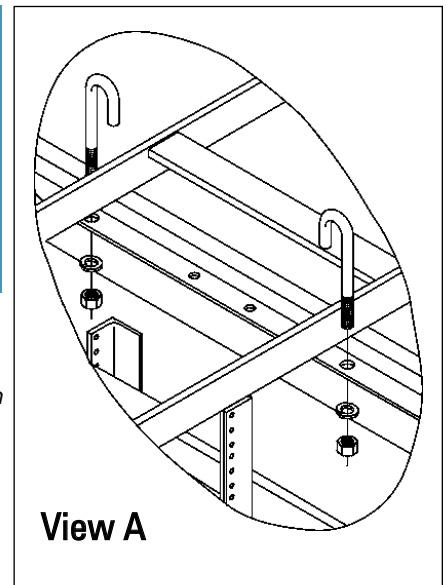

NEW CATALOG ITEM

ORGANIZING. STORING. SECURING.

MEGAFRAME™ Cabinet System

J-BOLT KIT, CABLE RUNWAY

FEATURES:

▼ Allows attachment of 12" cable runway directly to the top of the MegaFrame Cabinet utilizing the pre-drilled holes.

The new J-Bolt Kit allows cable runway to be attached to the top of our MegaFrame Cabinet System.

- ▼ Kit consists of:
 - 4 each 5/16-18 x 3 1/4" J-bolts
 - 4 each 5/16 split lock washers
 - 4 each 5/16-18 hex nuts