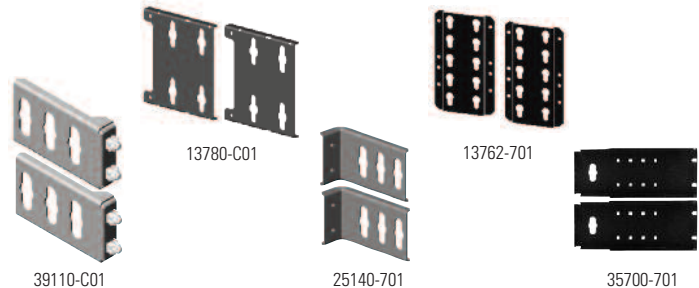

Product Cut Sheet

SERVICE PARTS FOR eCONNECT PDU

Cord Retention Tethers

For eConnect PDUs without locking outlets, use Cord Retention Tethers with cable ties to secure power cords next to C13 and C19 outlets and to C20 power inlets.

Tool-less Mounting Hardware Kit

- Tool-less Mounting Hardware Kit includes shoulder washers and installation hardware used to mount the PDU on rack and cabinet mounting brackets
- Mounting brackets are sold separately

Part Number	Description	Shipping Weight lb (kg)
17762-003	Cord Retention Tethers, Pack of 50	1 (0.5)
17762-002	Ground Wire Kit	1 (0.5)
17762-001	Tool-less Mounting Hardware Kit, Pack of 2	1 (0.5)

Vertical PDU Mounting Bracket Kit

Used to attach Vertical PDUs to CPI Cabinet and Rack Systems.

- Each Mounting Bracket Kit includes a pair of mounting brackets to support the PDU
- Brackets support two 2.2"W (56 mm) PDUs side-by-side or one 2.7"W (69 mm) PDU
- PDUs that are 75"H (1905 mm) must be placed in 45U or taller cabinets
- Select the kit to match the cabinet or rack model