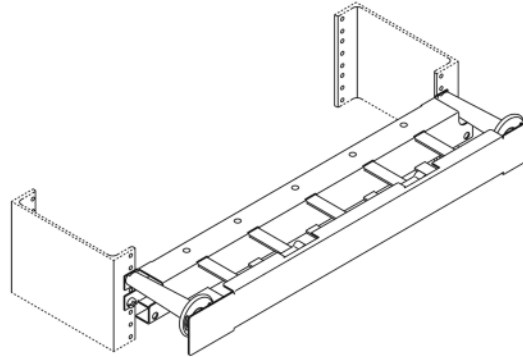

Product Cut Sheet

CLIP-ON CABLE COVER

The Clip-On Cable Cover is designed for use with the CPI 19" Horizontal Wire Management Panels. Attach to the horizontal wire management panel by simply sliding/clipping it into place.

Part Number	Description	Shipping Weight lb (kg)
12663-X01	Cable Cover for 13070-XXX, 1U	2 (0.9)
12663-X02	Cable Cover for 13075-XXX, 2U	2 (0.9)

X=color: 1=Gray, 2=Computer Beige, 5=Clear, 7=Black, E=Glacier White.