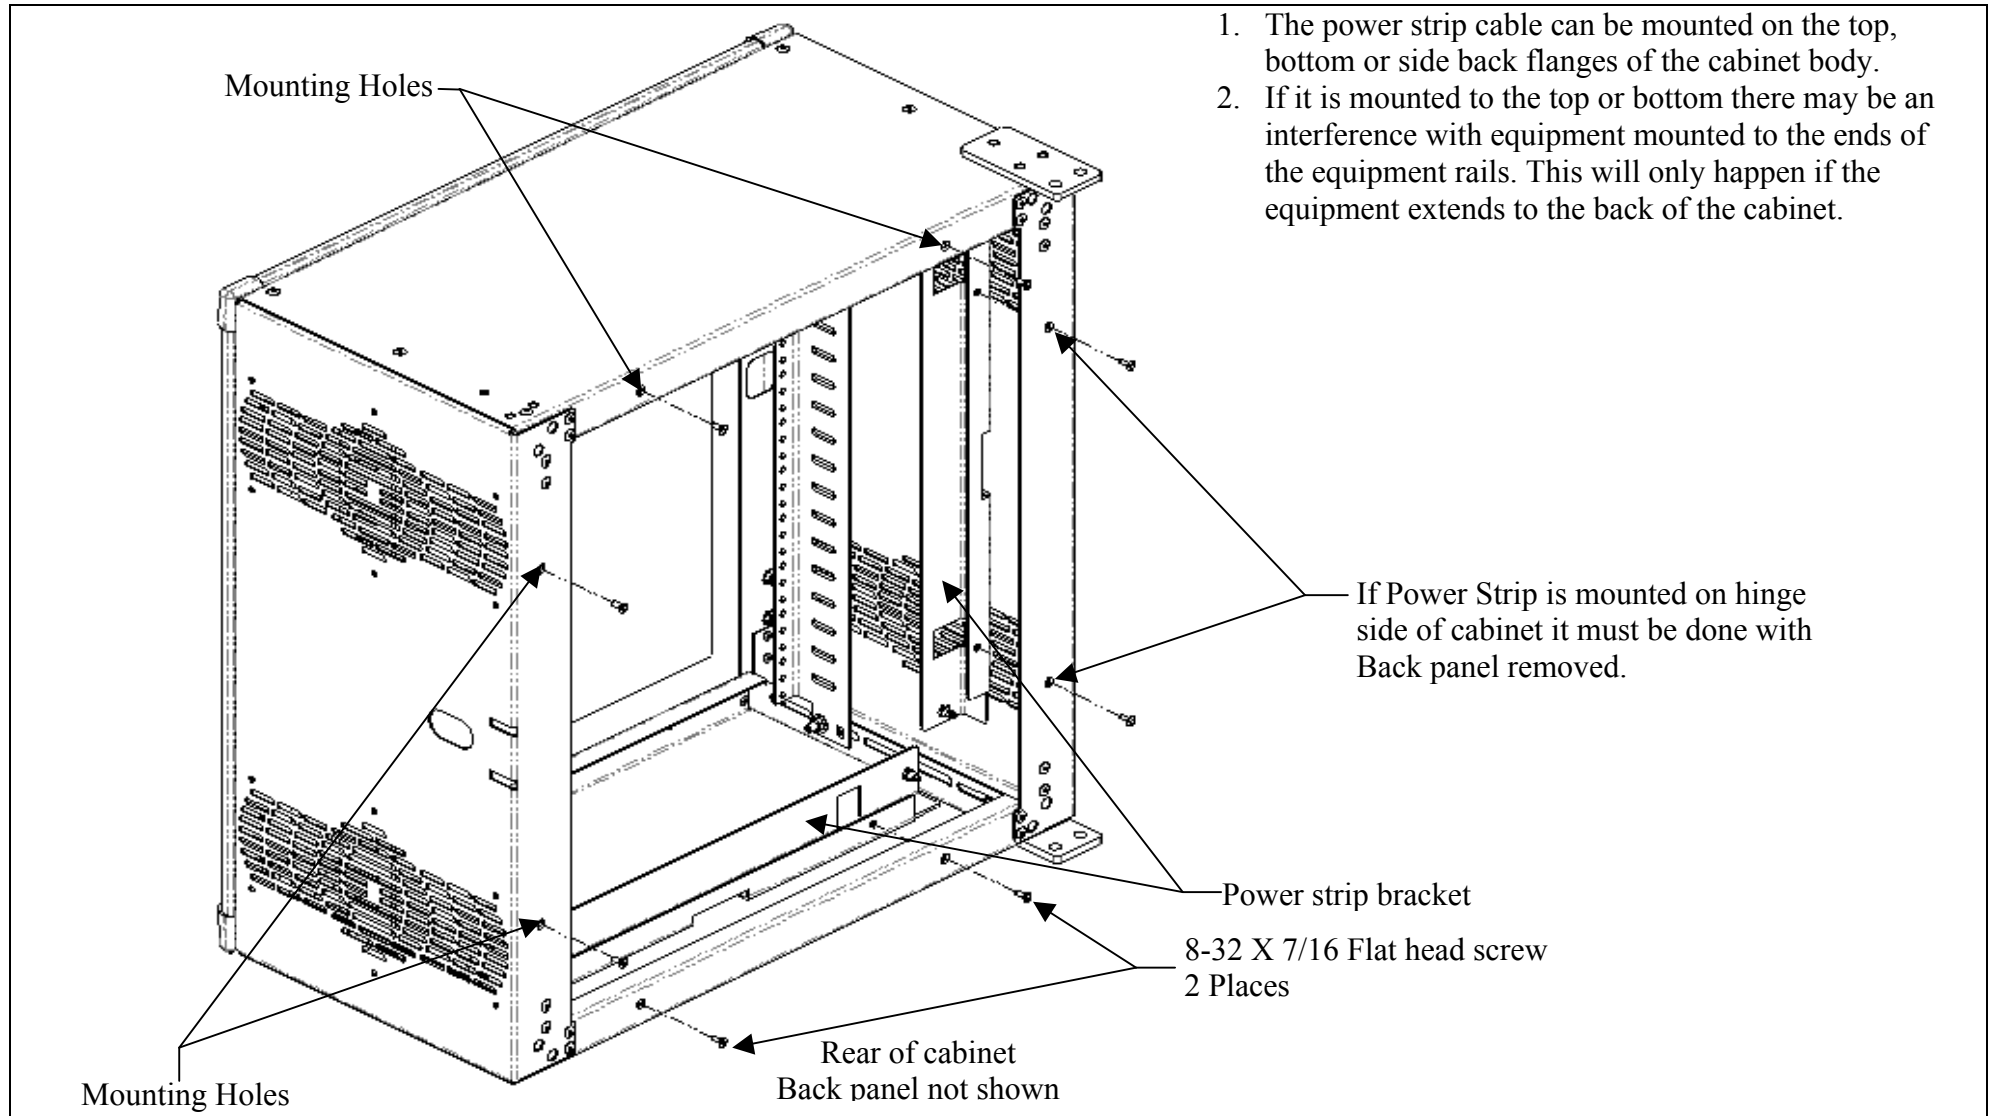

Installation Instructions

POWER STRIP, CUBE IT CAB

CHATSWORTH PRODUCTS

IIS-715651, 12-11-12, Rev. 1, CPI/A. Pae,
800-834-4969 (USA & Canada) • www.chatsworth.com • techsupport@chatsworth.com
For international phone numbers, see our website or contact CPI Tech Support.