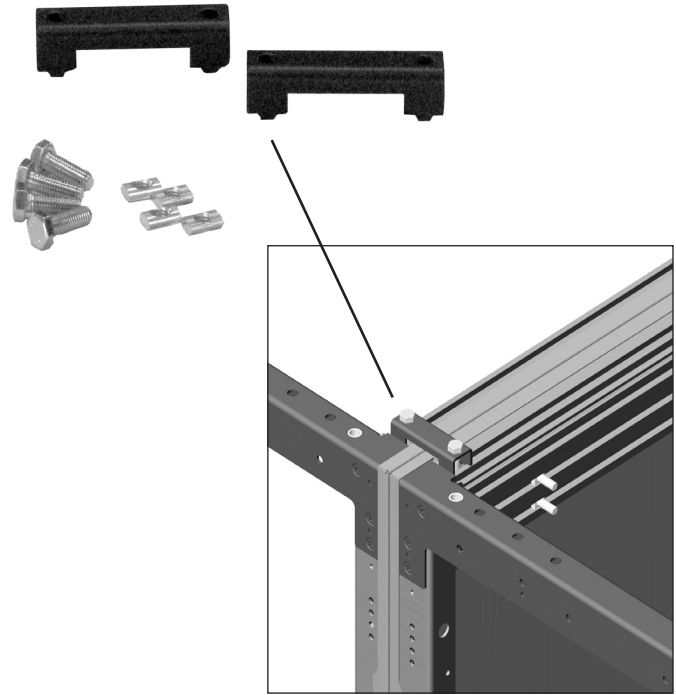

# Narrow Baying Bracket Kit For F-Series TeraFrame HD Cabinet

The Narrow Baying Brackets kit includes brackets and hardware that bay two F-Series TeraFrame HD Cabinets with or without side panels.

- Each kit includes two 3.2"W x .8"H x 1.0"D (82 mm x 20 mm x 25 mm) C-shaped brackets and installation hardware
- The brackets attach to the tops of the cabinet frames at the front and rear of the cabinet and space the cabinets apart so that there is space between cabinets for two side panels
- Cabinets must be the same height
- Allows two cabinets of different depths to be bayed together
- Select the Narrow Baying Brackets to match the color of the bayed cabinets
- Designed for use with F-Series TeraFrame HD Cabinets only
- Finish: Black

## ORDERING INFORMATION

Part Number	Description	Shipping Weight lb (kg)
35079-C02	For F-Series TeraFrame HD Cabinets	1 (0.5)

For product CSI Specs visit the Support & Downloads page on [www.chatsworth.com](http://www.chatsworth.com).