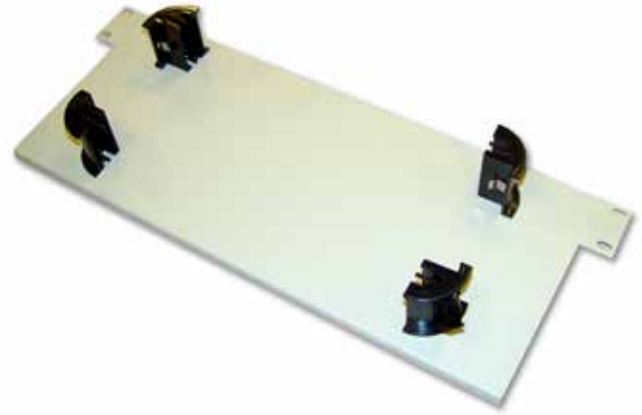

Fiber Slack Manager Panel for ThinLine II Wall-Mount Cabinet

The Fiber Slack Manager Panel provides both fiber slack management and a mounting surface for a small fiber manager or LIU. Secured under the outermost mounting units, the panel takes up no mounting space within the cabinet. It attaches to the cabinet with standard #12-24 rack screws (included in the ThinLine Cabinet's hardware kit).

ORDERING INFORMATION

Part Number	Description	Shipping Weight lb (kg)
12955-X19	19" EIA Rack-Mount, Fiber Slack Manager Panel	2 (0.9)

X=color: 2=Computer Beige, 7=Black

For product CSI Specs, visit the Support & Downloads page on www.chatsworth.com.