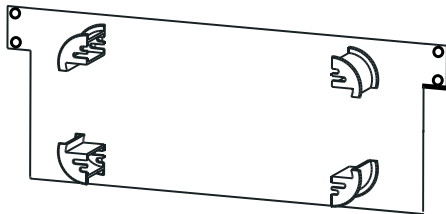

Fiber Slack Manager Panel for ThinLine II Wall-Mount Cabinet

The Fiber Slack Manager Panel provides both fiber slack management and a mounting surface for a small fiber manager or LIU. Secured under the outermost mounting units, the panel takes up no mounting space within the cabinet. It attaches to the cabinet with standard #12-24 rack screws (included in the ThinLine Cabinet's hardware kit).

ORDERING INFORMATION

Part Number	Description	Shipping Weight lb (kg)
12955-X19	19" EIA Rack-Mount, Fiber Slack Manager Panel	2 (0.9)

X=color: 2=Computer Beige, 7=Black

For product CSI Specs, visit the Support & Downloads page on www.chatsworth.com.