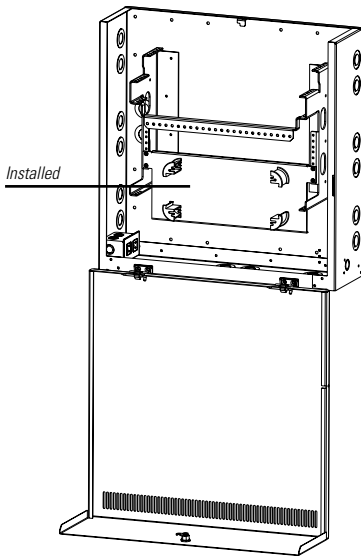

Fiber Slack Manager Panel for ThinLine II Wall-Mount Cabinet

The Fiber Slack Manager Panel provides both fiber slack management and a mounting surface for a small fiber manager or LIU. Secured under the outermost mounting units, the panel takes up no mounting space within the cabinet. It attaches to the cabinet with standard #12-24 rack screws (included in the ThinLine Cabinet's hardware kit).

ORDERING INFORMATION

Part Number	Description	Shipping Weight lb (kg)
12955-X19	19" EIA Rack-Mount, Fiber Slack Manager Panel	2 (0.9)

X=color: 2=Computer Beige, 7=Black

For product CSI Specs, visit the Support & Downloads page on www.chatsworth.com.