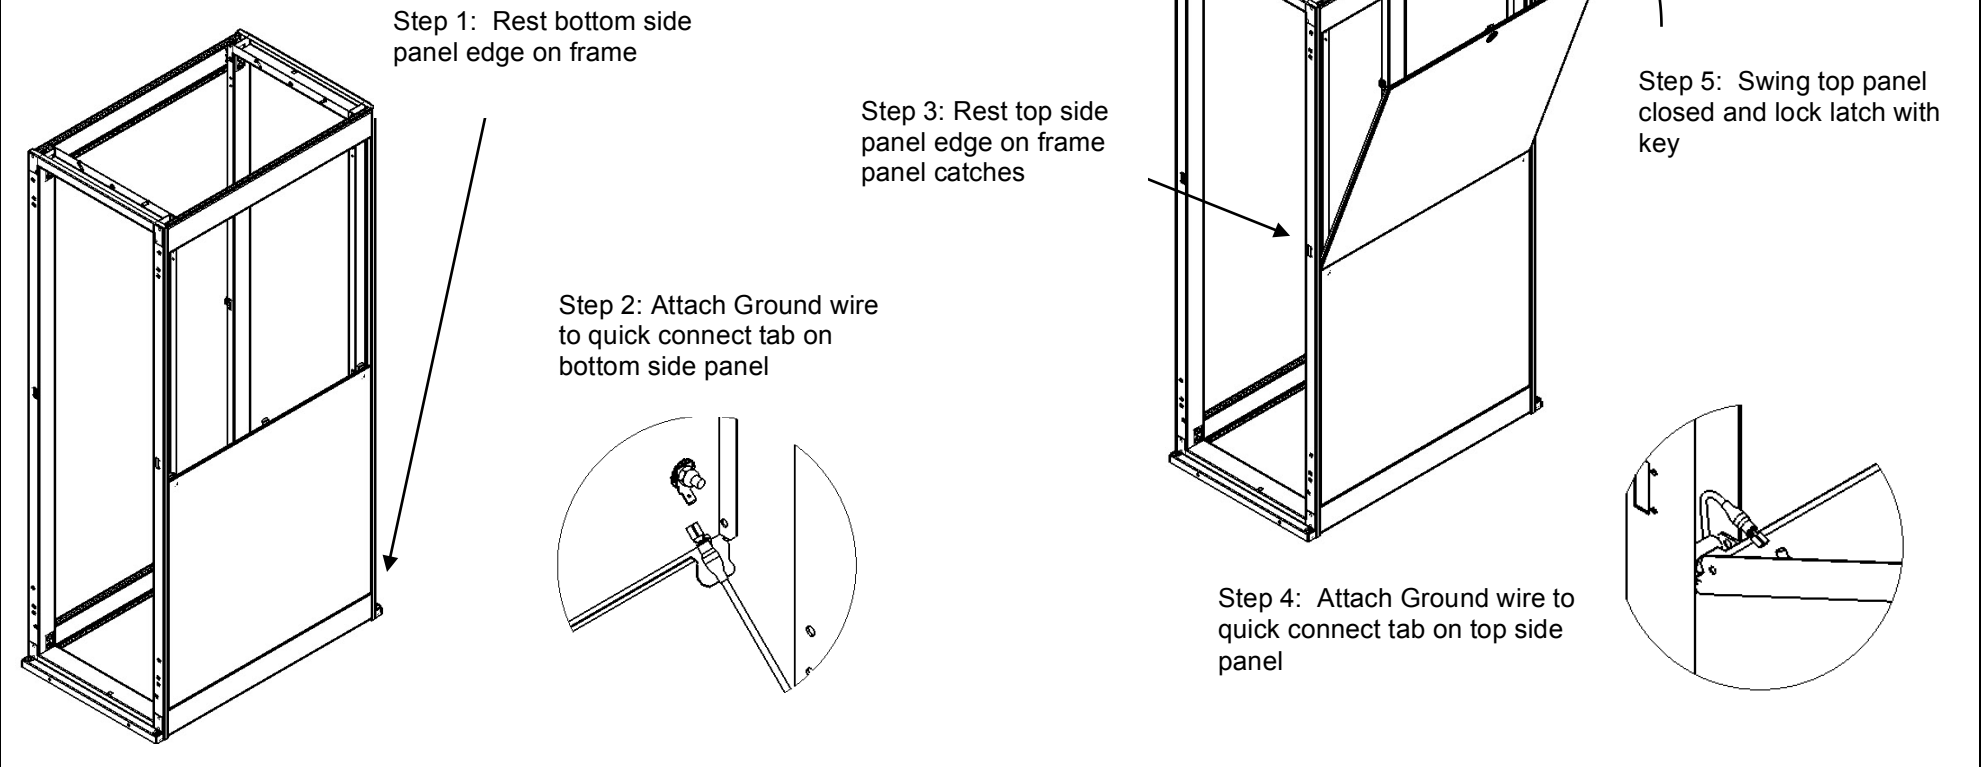

Installation Instructions

GT-Series GlobalFrame Gen 2 Side Panels

Intended Use

Install this rack only in a restricted service environment, such as a data center. Use indoors only, in environmentally controlled areas; do not use outdoors, in harsh environments or in air-handling spaces. Use this rack for computer equipment, including servers and peripherals. Allow only qualified service personnel to use this rack.

Assembly Sequence

IIS-726330, 5/5/16, Rev. 1, CPI/MZ/JL
800-834-4969 (USA & Canada) • www.chatsworth.com •
techsupport@chatsworth.com
For international phone numbers, see our website or contact CPI Tech Support.

This drawing contains proprietary and confidential information and is protected by U.S. and international law. Unauthorized reproduction, disclosure or use of the drawing or the information therein is expressly forbidden except as agreed to in writing by Chatsworth Products, Inc.