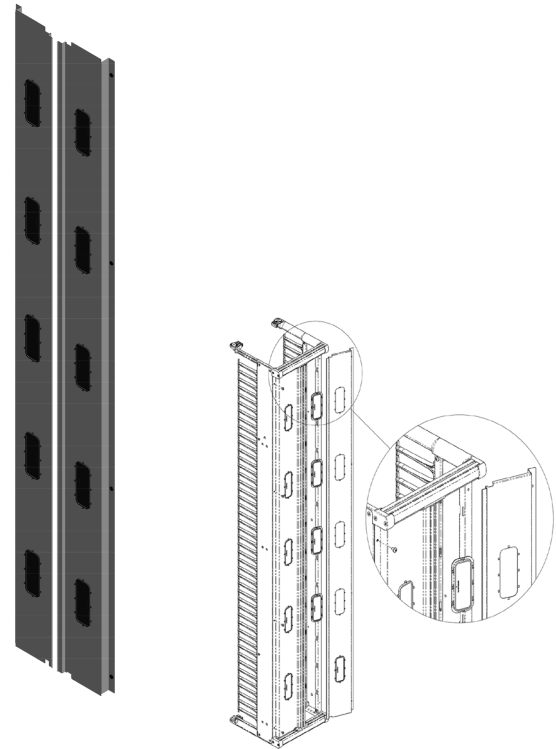

Rear Panel Kit for Motive™ Single-Sided Vertical Cable Manager

- Use for added protection and/or in thermal containment environment
- Encloses the rear of the Motive Single-Sided Vertical Cable Manager
- Includes series of grommet-sealed openings in 10"W, 12"W and 15"W (250 mm, 300 mm, and 380 mm) manager
- Compatible with all other Motive Cable Manager accessories

ORDERING INFORMATION

Part Number	Height in (mm)	Shipping Weight lb (kg)
32604-X01	72 (1829) for 6"W (150) Managers	8 (3.6)
32604-X02	78 (1981) for 6"W (150) Managers	9 (4.1)
32604-X03	84 (2133) for 6"W (150) Managers	9 (4.1)
32604-X04	90 (2286) for 6"W (150) Managers	10 (4.5)
32604-X05	96 (2438) for 6"W (150) Managers	10 (4.5)
32604-X06	108 (2743) for 6"W (150) Managers	11 (5)
32604-X07	72 (1829) for 8"W (200) Managers	10 (4.5)
32604-X08	78 (1981) for 8"W (200) Managers	10 (4.5)
32604-X09	84 (2133) for 8"W (200) Managers	11 (5)
32604-X10	90 (2286) for 8"W (200) Managers	12 (5.5)
32604-X11	96 (2438) for 8"W (200) Managers	12 (5.5)
32604-X12	108 (2743) for 8"W (200) Managers	13 (5.9)
32604-X13	72 (1829) for 10"W (250) Managers	10 (4.5)
32604-X14	78 (1981) for 10"W (250) Managers	11 (5)
32604-X15	84 (2133) for 10"W (250) Managers	12 (5.5)