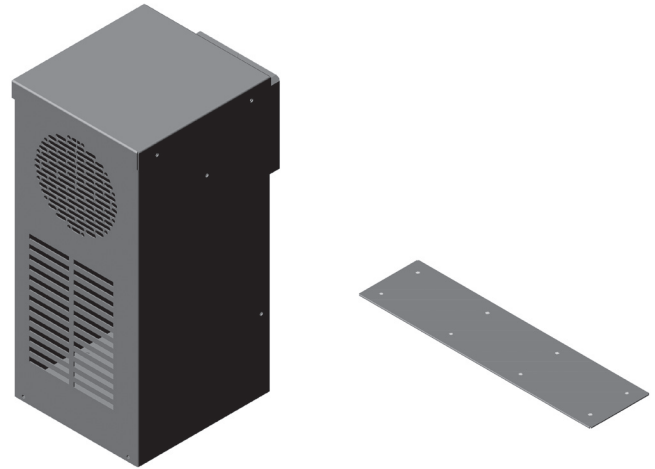

Service Parts for RMR Wall-Mount Enclosures

Cooling Unit by Pfannenberg for RMR Wall-Mount Enclosure Systems

Replacement cooling unit for RMR Wall-Mount Enclosures. Closed-loop cooling is required when the ambient temperature is greater than the target internal temperature of the enclosure, or when higher ingress protection (NEMA Type 12 rating) is necessary.

- Side-mounting
- Able to perform efficiently in high temperature areas
- Uses environmentally friendly HFC-free R134a refrigerant
- Backward curve impeller fan optimizes airflow and extends service life
- Condenser coils are coated with corrosion protection to extend service life
- Wide condenser fin spacing reduces particulate clogging while balancing performance
- Hermetically sealed compressors prevent refrigerant loss
- Condensate drain port to remove moisture
- Closed-Loop Cooling isolates the external ambient air from the internally conditioned air, eliminating the risk of contaminants entering the enclosure
- Standard size is:
  - Side mounted, 900-1,300 Btu/hr (263-381 W), 115V

RMR Wall-Mount Enclosure Indoor NEMA Type 12 Cooling Units (900-1300 Btu/hr (263-381 W) Capacity)			
Part Number	Voltage	Color	Shipping Weight lb (kg)
37103-001	115	Hammer Gray	35 (15.9)
37103-002	230	Hammer Gray	35 (15.9)
37103-003	115	Black	35 (15.9)
37103-004	230	Black	35 (15.9)

Gland Plates for RMR Wall-Mount Enclosure Systems

Replacement gland plates feature allows pre-existing wiring or equipment to be installed in the cabinet.

RMR Wall-Mount Enclosure Gland Plates		
Part Number	Enclosure Width in (m)	Shipping Weight lb (kg)
37080-X01	23.7 (600)	6 (2.8)
37080-X02	24.7 (625)	7 (3.2)
37080-X03	25.6 (650)	7 (3.2)
37080-X04	26.6 (675)	7 (3.2)
37080-X05	27.6 (700)	7 (3.2)

X= Color; C=Black, G= Hammer Gray.

For more information on RMR Industrial Enclosures, visit www.chatsworth.com/industrial-enclosures

US & Canada

+1-800-834-4969
Toronto, Ontario, Canada
+905-850-7770
chatsworth.com
techsupport@chatsworth.com

Latin America

+52-55-5203-7525
Toll Free within Mexico
01-800-01-7592
chatsworth.com.co

Europe

+44-1628-524-834
chatsworthproducts.co.uk

Middle East & Africa

Dubai, UAE
+971-4-2602125
chatsworth.ae

Asia Pacific

+86 21 6880-0266
chatsworth.com.cn

CHATSWORTH
PRODUCTS