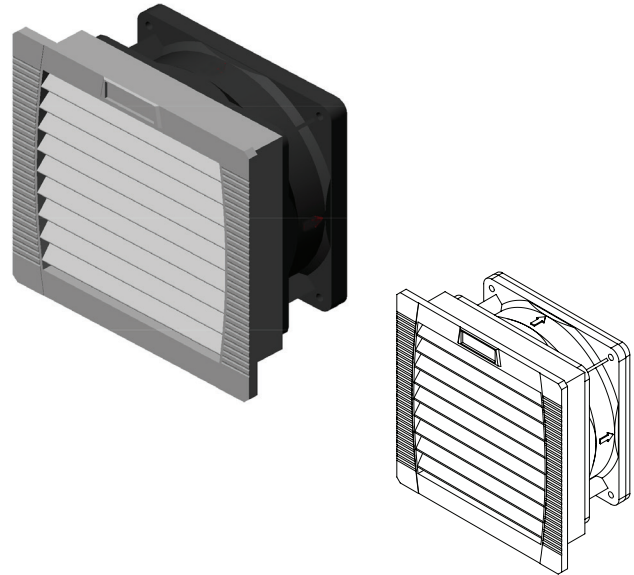

Filter Fans

Replacement Filter Fans for wall-mount enclosures. Use Filter Fans in nonhazardous environments with outside temperature range that is lower than the temperature required in the enclosure.

- Side-mounting
 - Supports side-to-side airflow
 - Easy, tool-less installation
 - Maintains NEMA Type 12 protection ratings
 - Hinged grill for easy filter replacement
 - Optimized airflow and reduced energy consumption
 - Fluted filter mat allows 300% longer service time
- Standard size is:
- Side mounted, 38 CFM (65 CMH) unimpeded airflow, 115V, with filter for 6" x 6" (153 mm x 153 mm) cutout