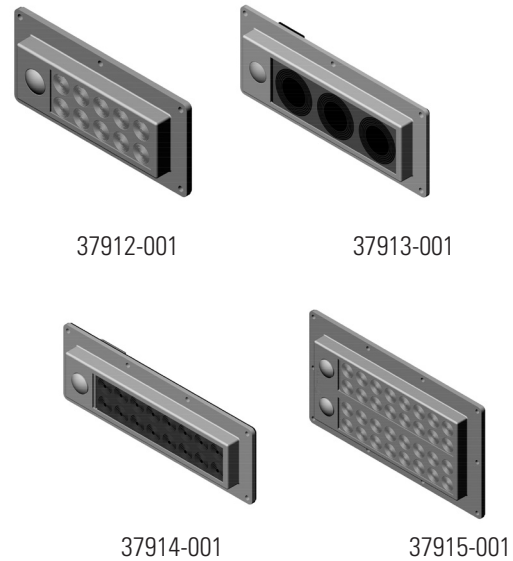

RMR Enclosure ComSeal Grommet

ComSeal by Roxtec is a light-weight and efficient cable-sealing solution for industrial enclosures. The solutions are supplied as readymade kits, including adaptable sealing modules, which simplify planning, purchasing and installation. The seals can be attached to either the inside or the outside of an enclosure. This compensates for interfering equipment in cramped spaces and makes installation easy.

SPECIFICATIONS

Type: Roxtec ComSeal Kit
 External dimensions: Varies with model, see ordering information
 Packing Space* (mm): Varies with model, see ordering information
 Hole dimension in cabinet: Varies with model, see ordering information
 Material: Powder coated aluminum
 Rating: IP 55 according to IEC 60529
 ComSeal Kit includes:

- Roxtec ComSeal frame, aluminum, powder coat painted
- Roxtec CM modules
- Installation hardware
- Gasket
- Assembly gel/Lubricant

ORDERING INFORMATION

Part Number	Roxtec Model Frame/Modules	Cutout Size Width in (mm)	Depth in (mm)	# of Cables	Cable Diameter Range in (mm)	Shipping Weight lb (kg)
37912-001	ComSeal 10/10	2.2 (56)	5.8 (149)	20	.138-.650 (3.5-16.5)	4 (1.9)
37913-001	ComSeal 15/3	2.4 (61)	7.6 (195)	3	1.102-1.693 (28-43)	4 (1.9)
37914-001	ComSeal 16/16	2.2 (56)	8.2 (209)	16	.138-.650 (3.5-16.5)	4 (1.9)
37915-001	ComSeal 32/32	4.0 (103)	8.2 (209)	32	.138-.650 (3.5-16.5)	5 (2.3)