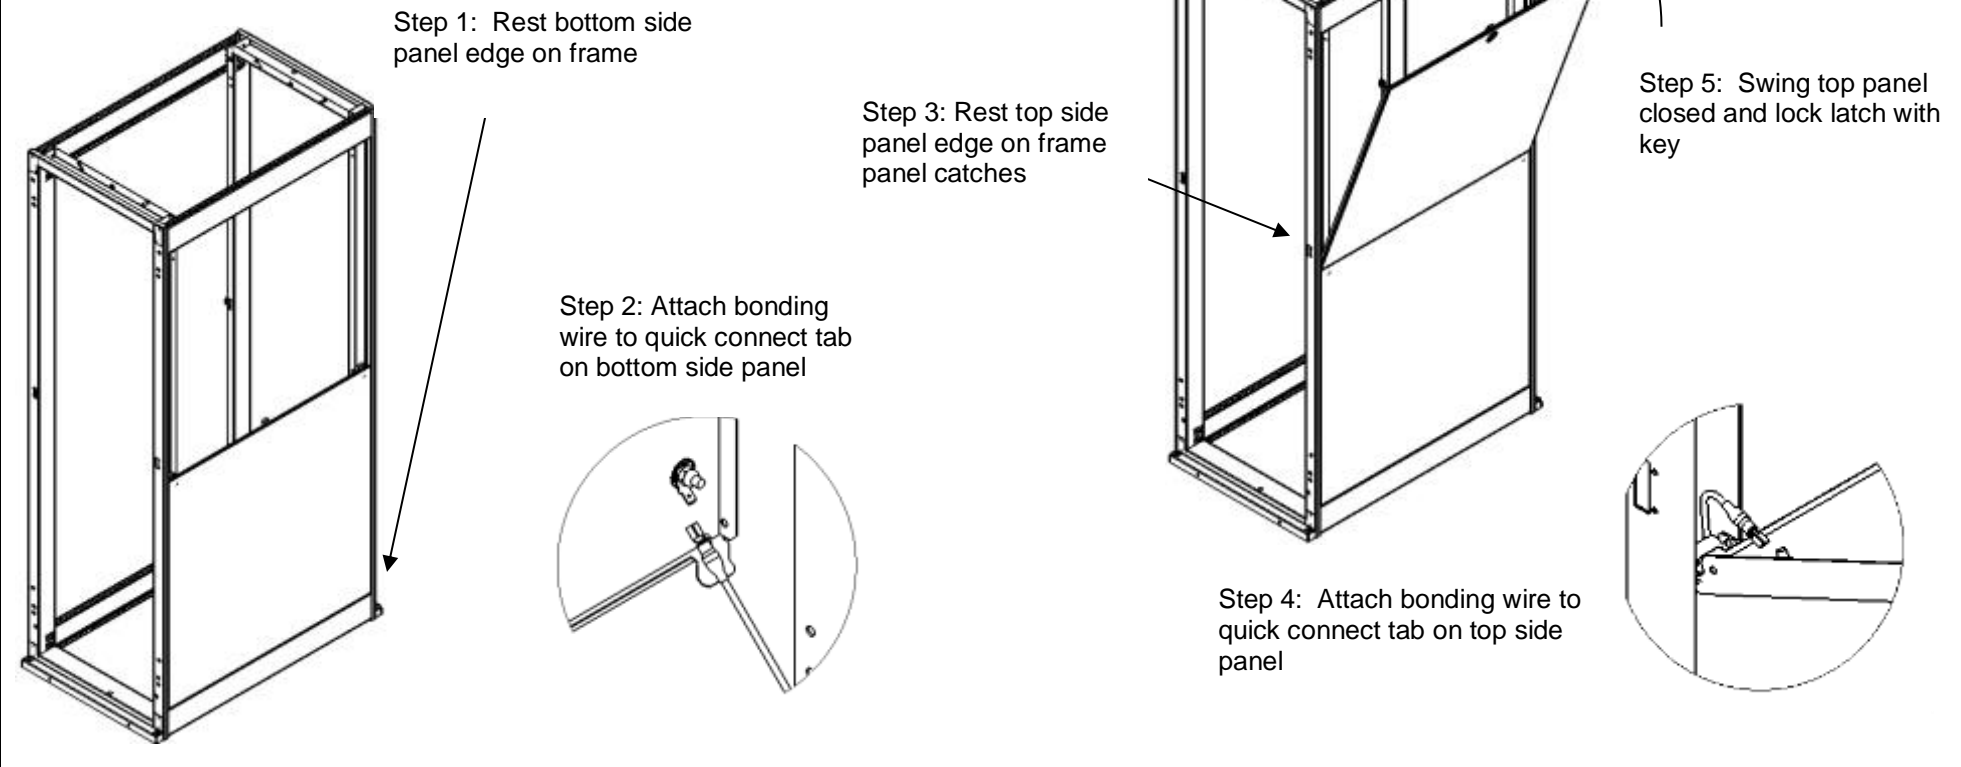

Installation Instructions

Side Panel for EF-Series EuroFrame™ Gen 2

Intended Use

Install this rack only in a restricted service environment, such as a data center. Use indoors only, in environmentally controlled areas; do not use outdoors, in harsh environments or in air-handling spaces. Use this rack for computer equipment, including servers and peripherals. Allow only qualified service personnel to use this rack.

Assembly Sequence

IIS-768330, 10/2017, Rev. 1, CPI/MZ/JL
800-834-4969 (USA & Canada) • www.chatsworth.com •
techsupport@chatsworth.com
For international phone numbers, see our website or contact CPI Tech Support.

This drawing contains proprietary and confidential information and is protected by U.S. and international law. Unauthorized reproduction, disclosure or use of the drawing or the information therein is expressly forbidden except as agreed to in writing by Chatsworth Products, Inc.