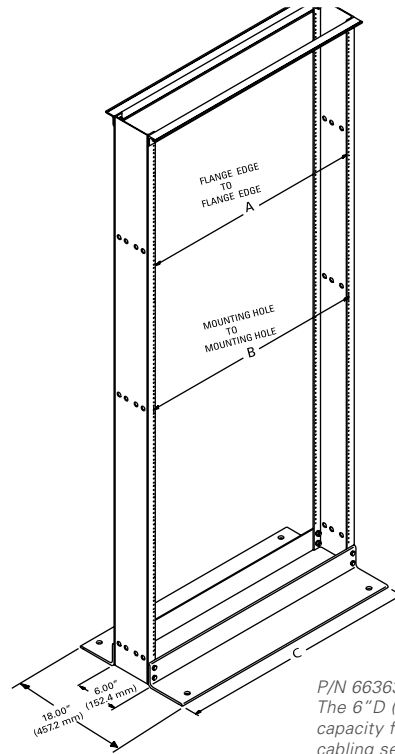

**CHATSWORTH
PRODUCTS**

Standard Rack 6"D (150 mm)

Features 6"D (150 mm) upright mounting channels for MDF, IDF and other high-capacity distribution frame applications. The additional rack depth provides extra room for high-density equipment and cable needs.

- High-strength aluminum construction
- Supplied with (2) top angles for additional strength
- EIA-310-D Standard Universal 5/8"-5/8"-1/2" (15.9 mm-15.9 mm-12.7 mm) alternating hole pattern offers greater mounting flexibility and is fully compatible with conventional wide 1-1/4"-1/2" (31.8 mm-12.7 mm) alternating hole patterns
- Rack-mount unit marks simplify equipment installation
- High-strength, roll-formed threaded mounting holes
- Integrated masked grounding studs on the inside of the rack channel for quick attachment to the Telecommunications Grounding System
- Web channel holes allow easy installation of vertical cable managers or baying of racks side-by-side
- Ships unassembled and individually packaged
- Includes assembly hardware and (50) pilot point #12-24 mounting screws with combination Phillips/Straight heads
- Weight capacity 1000 lb (453.6 kg) — weight must be evenly distributed and rack must be properly secured to the floor
- UL Listed; File E140851; Category DUXR (US), DUXR7 (Canada) – Communications Circuit Accessory
- OSHPD Preapproval of Manufacturer's Certification (OPM-0261)

P/N 66363 (35" W) Shown:
The 6"D (150 mm) Standard Rack is the high-capacity frame that is designed for use with cabling sections and is the basic frame around which the XLBET/MDF frames are developed.

ORDERING INFORMATION

Part Number	Description H x W Height - ft (m)	Shipping Weight lb (kg)
66353-X03	7 (2.1) x 19', 45U	38 (17.2)
66383-X03	7 (2.1) x 23', 45U	42 (19.1)
66363-X03	7 (2.1) x 35', 45U	52 (23.6)