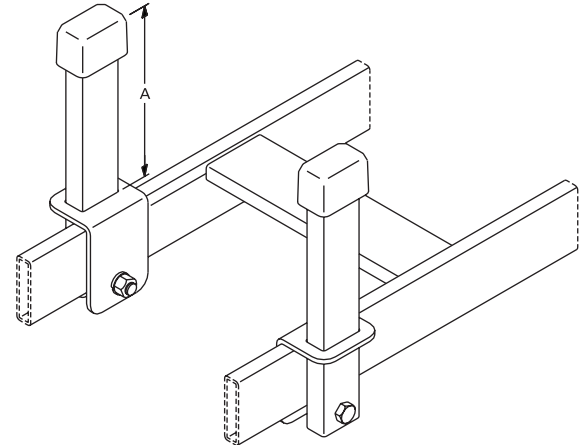

CHATSWORTH
PRODUCTS

Cable Retaining Post

Cable Retaining Post

Provides extra cable depth to existing 1-1/2" (38 mm) cable runway installation. Mounts onto Cable Runway side stringers.

- Post is 1/2" x 1" x .065" (12.7 mm x 25.4 mm x 1.7 mm) wall rectangular steel tubing; bracket is 1046 steel

Kit consists of:

- (1) Post, bracket, and end cap
- (1) 1/4-20 x 1-1/4" hex cap screw, split lock washer and hex nut

ORDERING INFORMATION

Part Number	Runway Widths in (mm)	Shipping Weight lb (kg)
10596-X06	6 (150)	1 (0.5)
10596-X08	8 (200)	1 (0.5)
10596-X10	10 (250)	1 (0.5)
10596-X56	6 (150), Pack of 50	29 (13.2)
10596-X58	8 (200), Pack of 50	33 (15.0)
10596-X50	10 (250), Pack of 50	38 (17.2)