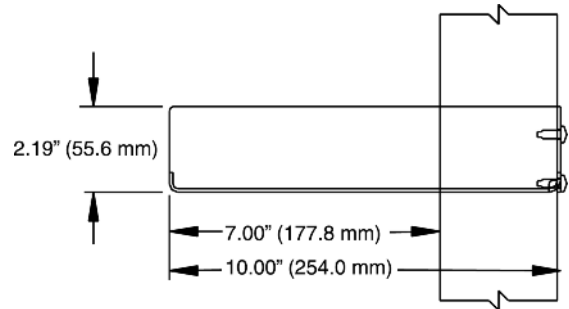

Product Cut Sheet

10"D (250 MM) SHELF

- 15" (380 mm) shelf mounts in 18"D (460 mm) racks only

Part Number	Description	Shipping Weight lb (kg)
10"D (250 mm) Shelf, H x W - in (mm)		
12291-X01	2U x 17.25 (438.2), Supports 40 lb (18.1 kg)	4 (1.8)

X=color: 1=Gray, 2=Computer Beige, 5=Clear, 7=Black, E=Glacier White.

800-834-4969 in U.S. & Canada • www.chatsworth.com

CHATSWORTH PRODUCTS

©2013 Chatsworth Products, Inc. All rights reserved. CPI, CPI Passive Cooling, GlobalFrame, MegaFrame, Saf-T-Grip, Seismic Frame, SlimFrame, TeraFrame, Cube-IT Plus, Evolution, OnTrac, Velocity and QuadraRack are federally registered trademarks of Chatsworth Products. eConnect and Simply Efficient are trademarks of Chatsworth Products. All other trademarks belong to their respective companies. 6/13