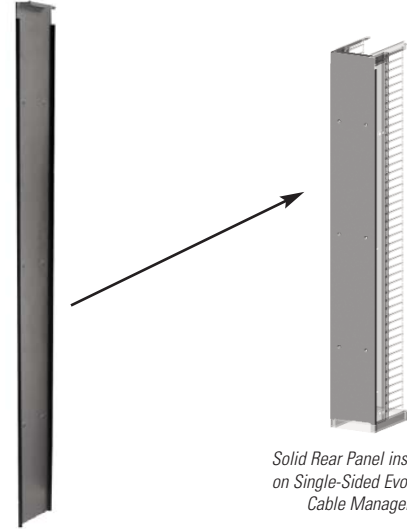

Product Information Sheet

Solid Rear Panel for Evolution™ Cable Manager

Solid Rear Panel encloses the rear of the Evolution g1 Single-Sided Vertical Cable Manager.

- Easy installation – hangs from the top of the manager; attaches to the back of the fixed accessory panels with included hardware
- Install Cable Distribution Spools and any additional fixed accessory panels before attaching the Solid Rear Panel; does not block attachment of other cable management accessories inside the manager
- Sold individually or in pairs; select to match the width and height of the cable manager

Description (Height)	6"W (150 mm)	8"W (200 mm)	10"W (250 mm)	12"W (300 mm)	15"W (380 mm)	Shipping Weight
	Part Number (Each)					
6' (1.8 m)	35501-701	35501-704	35501-707	35501-710	35501-713	9 lb (4.1 kg)
7' (2.1 m)	35501-702	35501-705	35501-708	35501-711	35501-714	11 lb (5.0 kg)
8' (2.4 m)	35501-703	35501-706	35501-709	35501-712	35501-715	12 lb (5.4 kg)
	Part Number (Pair)					
6' (1.8 m)	35501-751	35501-754	35501-757	35501-760	35501-763	34 lb (15.4 kg)
7' (2.1 m)	35501-752	35501-755	35501-758	35501-761	35501-764	42 lb (19.1 kg)
8' (2.4 m)	35501-753	35501-756	35501-759	35501-762	35501-765	46 lb (20.9 kg)

Color is black. Shipping weights are for 15"W (380 mm) Solid Rear Panels.

800-834-4969 in U.S. & Canada • www.chatsworth.com

CHATSWORTH PRODUCTS, INC.

©2008 Chatsworth Products, Inc. All rights reserved. CPI, CPI Passive Cooling, Saf-T-Grip, Seismic Frame, SlimFrame and MegaFrame are federally registered trademarks of Chatsworth Products, Inc. Cube-IT Plus, Evolution, Simply Efficient, TeraFrame and QuadraRack are trademarks of Chatsworth Products, Inc. All other trademarks belong to their respective companies. 09/08