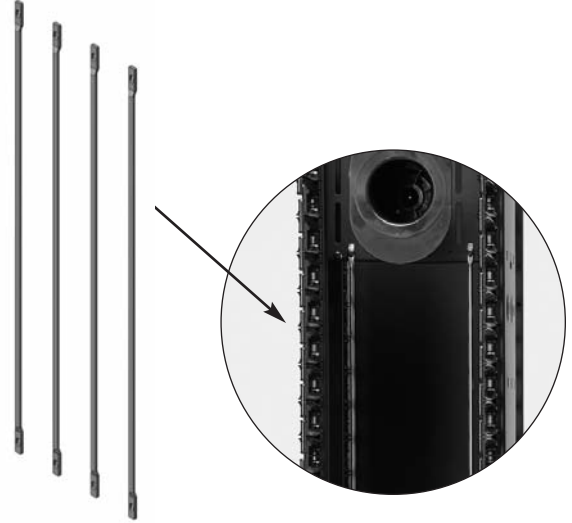

Product Information Sheet

Cable Lashing Bar Kit for Evolution™ Cable Manager

Cable Lashing Bar Kit provides tie points for cables inside Evolution Vertical Cable Managers.

- Use with any height Evolution Vertical Cable Manager
- Attaches to the fixed adapter panel inside single-sided vertical managers and the Movable Mid-Sections inside double-sided vertical cable managers
- Use up to six cable lashing bars (front/rear) in 6"W (150 mm) vertical cable managers and up to ten cable lashing bars (front/rear) in 8"W (200 mm), 10"W (250 mm), 12"W (300 mm) and 15"W (380 mm) vertical cable managers
- Each kit includes four round .23" (5.7 mm) diameter x 20.6"L (524 mm) steel lashing bars and mounting hardware

Patent Pending

Part Number	Description	Shipping Weight
35473-001	Cable Lashing Bar Kit	2 lb (0.9 kg)

Zinc plated, silver colored.

800-834-4969 in U.S. & Canada • www.chatsworth.com

CHATSWORTH PRODUCTS, INC.