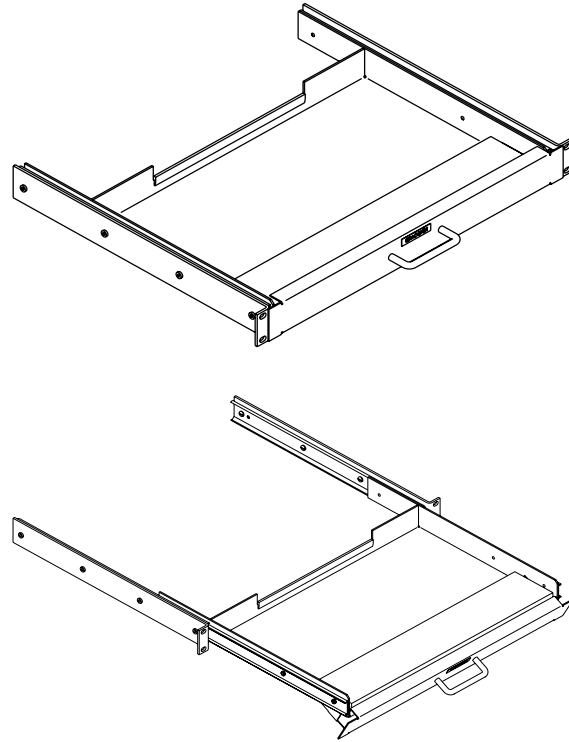

FLUSH MOUNTED SLIDING KEYBOARD TRAY WITH WRIST REST

Space-saving tray requires only 1U (44.45 mm), providing more space for mounting electronics. Ball bearing slides for smooth operation. Locks in open position, and retracts when not in use. Holds up to 16.37"W x 7.67"D (415.8 mm x 194.8 mm) keyboards.

Mounting hardware not included. Keyboard tray extends 11" (280 mm) for full access to all keys. Made of strong, lightweight aluminum.

ORDERING INFORMATION

Part Number	Description	Shipping Weight lb (kg)
15555-X19	Flush Mount Sliding Keyboard with Wrist Rest, For 19" Racks	8.5 (3.9)