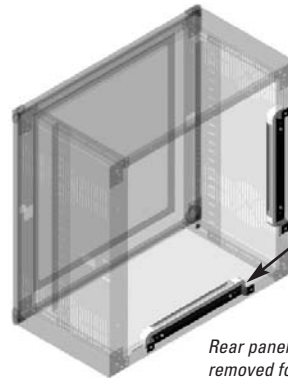

Product Information Sheet

LIGHT (CUBE-IT PLUS)

The Light accessory for the Cube-iT Plus Wall-Mount Cabinet provides 8 watts of fluorescent light.

- Provides 8 Watts of fluorescent light from 115VAC
- On/Off switch and 6' cord
- Can be installed in front or rear of cabinet along the bottom, top or side of the cabinet
- White lens with white housing
- Black bracket
- Includes installation hardware

Light shown mounted to the side and bottom of the rear of Cube-iT PLUS Cabinet. The Light can be mounted in front or rear of cabinet on the top, bottom or side.

Rear panel of cabinet is removed for illustration purposes.