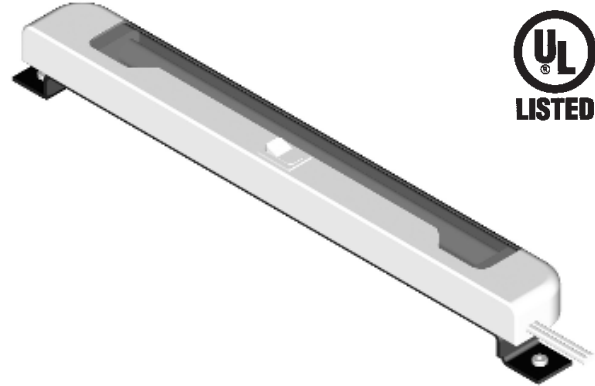

Product Information Sheet

LIGHT (CUBE-IT PLUS)

The Light accessory for the Cube-iT Plus Wall-Mount Cabinet provides 8 watts of fluorescent light.

- Provides 8 Watts of fluorescent light from 115VAC
- On/Off switch and 6' cord
- Can be installed in front or rear of cabinet along the bottom, top or side of the cabinet
- White lens with white housing
- Black bracket
- Includes installation hardware

Light shown mounted to the side and bottom of the rear of Cube-iT PLUS Cabinet. The Light can be mounted in front or rear of cabinet on the top, bottom or side.

Rear panel of cabinet is removed for illustration purposes.