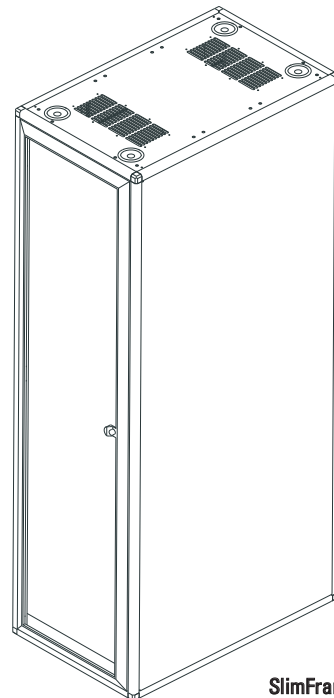

SlimFrame Cabinet

800-834-4969 in U.S. & Canada • www.chatsworth.com

CHATSWORTH PRODUCTS, INC.