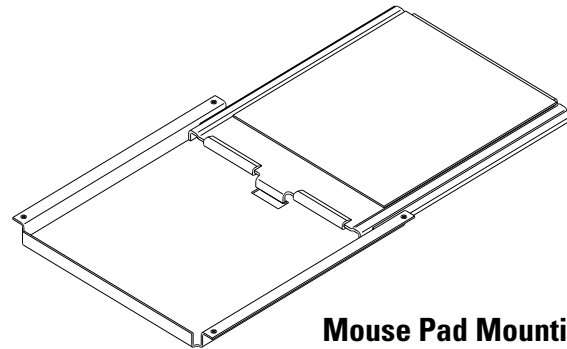

MOUSE PAD ATTACHMENT

This product allows you to attach a mouse pad to your single sliding keyboard tray. It can be used on 12062-X19 Series Sliding Single Keyboard Tray and 11487-X19, X23 and X25 CPU/Monitor Shelf & Sliding Single Keyboard Tray.

- Made of .090" aluminum
- Extends approximately 9"
- Mounting hardware and instructions included
- Padded surface
- Sold individually

Mouse Pad Mounting Options

ORDERING INFORMATION

Part Number	Description	Shipping Weight lb (kg)
11692-X01	Mouse Pad Tray	2 (0.9)