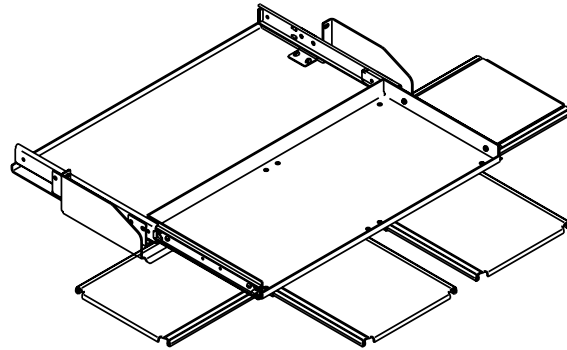

MOUSE PAD ATTACHMENT

This product allows you to attach a mouse pad to your single sliding keyboard tray. It can be used on 12062-X19 Series Sliding Single Keyboard Tray and 11487-X19, X23 and X25 CPU/Monitor Shelf & Sliding Single Keyboard Tray.

- Made of .090" aluminum
- Extends approximately 9"
- Mounting hardware and instructions included
- Padded surface
- Sold individually

Mouse Pad Mounting Options

ORDERING INFORMATION

Part Number	Description	Shipping Weight lb (kg)
11692-X01	Mouse Pad Tray	2 (0.9)