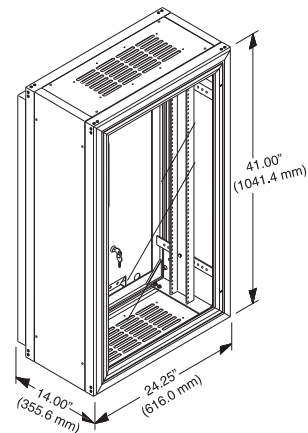

Product Cut Sheet

SILVER FRAME WALL-MOUNT CABINET

The Silver Frame Wall-Mount Cabinet provides an elegant and premium quality enclosure for protecting and securing your rack-mount equipment. Uses less space than conventional floor racks or enclosures. Unique dual-locking hinge design provides convenient front and rear access. With the 5.5" x 10.3" cable pass-through port in the center of the back panel, it is possible to route cable through the wall directly into the mounted cabinet for a more secure installation.

Rack mounting surface depth is adjustable front to back 7-1/2" for 14" depth and 16-1/2" for 24" depth. 36" usable mounting height (20U). Universal 5/8"-5/8"-1/2" alternating hole pattern on both front and back sides.

- Unique dual locking hinge design
- Strong, lightweight aluminum construction
- 19" rack width
- Vented top and bottom for optimum air flow
- Adjustable rack mounting surface
- Includes (50) #12-24 mounting screws
- Installation hardware included: 1/4" lag screw for backboard or stud mounting and Saf-T-Grip® Cable Management Straps for cable routing
- Ships fully assembled
- Supports up to 150 lb (68 kg)

Part Number	Description H x W x D	Shipping Weight lb (kg)
Silver Frame Cabinet w/Smoked Plexiglass Doors		
11680-X19	41 x 24.3 x 14 (1040 x 617 x 360)	61 (27.7)
11685-X19	41 x 24.3 x 24 (1040 x 617 x 610)	71 (32.2)
Silver Frame Cabinet with Solid Metal Doors		
12680-X19	41 x 24.3 x 14 (1040 x 617 x 360)	61 (27.7)
12685-X19	41 x 24.3 x 24 (1040 x 617 x 610)	71 (32.2)