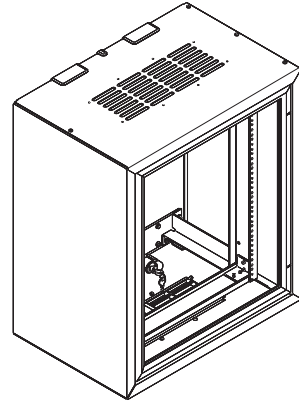

Product Cut Sheet

WALL-MOUNT RACK WITH ENCLOSURE

Enjoy the benefits of a Wall-Mount Rack solution with the added protection and security of an enclosure at an attractive price. As always, CPI quality is built into this attractive, economical product. So, whenever floor space is at a premium and a full size rack is not required, use the CPI Wall-Mount Rack with Enclosure. Available in two sizes with aluminum or plexiglass doors. Ships fully assembled with mounting instructions and hardware.

Rack Features:

- Strong, lightweight aluminum construction provides maximum strength and minimal weight Uprights: Channel type, 1" x 3" x 3/16"
- Holds up to 200 lb to provide structural support for heavy equipment
- Available in two rack sizes to meet your applications:
19"W x 24.5"H (13 RMU) x 12"D
19"W x 38.5"H (21 RMU) x 18"D
- Includes wall mounting 1/4" x 2" lag bolts and 50 #12-24 mounting screws
- Universal 5/8"-5/8"-1/2" hole pattern allows for a wide variety of mounting options
- Optional shelves (Series 12291 and 40074 will mount in 18" deep rack only) available to hold electronic components
- Optional power strips available (Series 12816)

Enclosure Features:

- Strong, lightweight aluminum construction provides attractive appearance
- Offered in two configurations designed to enclose two rack sizes
Enclosure sizes:
24.5"W x 28"H x 16"D
24.5"W x 42"H x 22"D
- Vented top and bottom for optimum air flow
- Convenient cable access via removable two top and two bottom cable pass-through ports (1.6" x 3.5")
- Lockable plexiglass or metal doors can be installed to open from either right or left as required