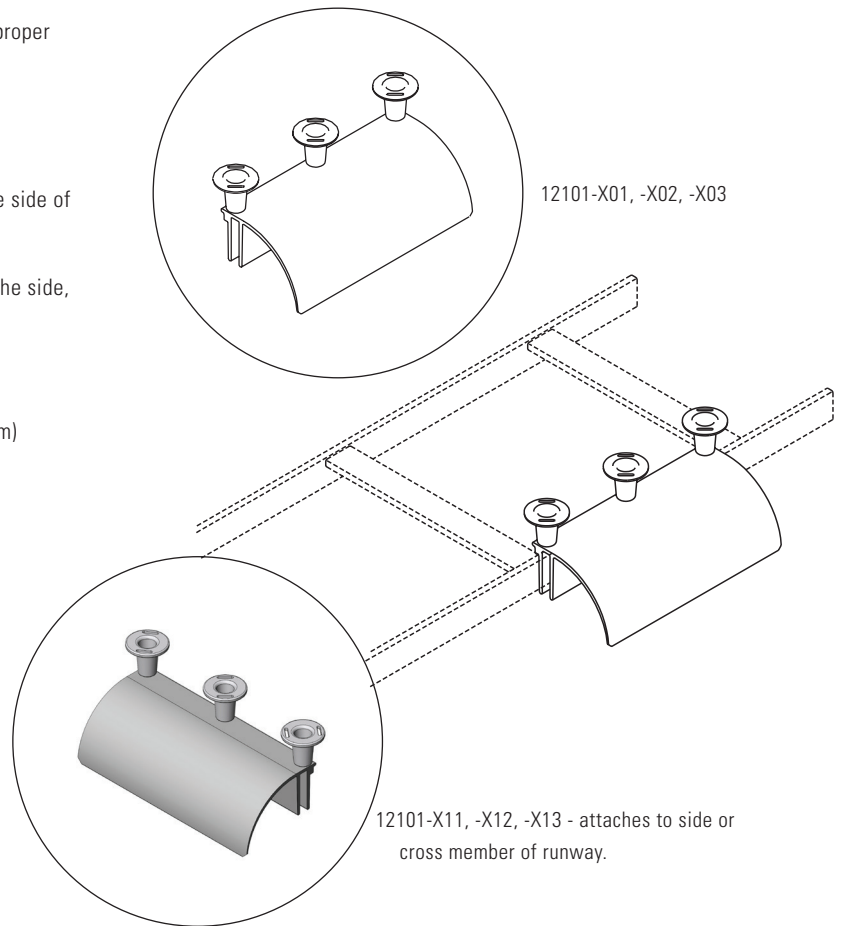

# Cable Runway Radius Drop, Stringer

Mounts to the side stringer of CPI Cable Runway to help maintain proper

Category 5e/6/6a or fiber bend radius.

- Quick and easy installation
- Stringer Radius Drop (P/N 12101-X01, -X02, -X03) attaches to the side of the runway
- Stringer Radius Drop (P/N 12101-X11, -X12, -X13) can attach to the side, or straddle the rungs of the runway cross-member
- Provides 3" (80 mm) bend radius
- Products 5"W (130 mm), 12101-X03, drop into CPI's 6"W (150 mm) vertical cabling sections
- Supplied with 1-1/2" (38.1 mm) cable spools (P/N 15003-001) to separate and guide cables
- Sold individually

## ORDERING INFORMATION

Part Number	Runway Application (side attachment)	Product Width in (mm)	Cable Spools
12101-X01	Universal	10.3 (260)	2 each
12101-X02	Telco	7.8 (197)	2 each
12101-X03	Misc.	5 (130)	2 each

Part Number	Runway Application (side & straddle)	Product Width in (mm)	Cable Spools
12101-X11	Universal	10.3 (260)	2 each
12101-X12	Telco	7.8 (197)	2 each
12101-X13	Misc.	5 (130)	2 each

X=color: 1=Gray, Computer Beige, 7=Black, E=Glacier White.