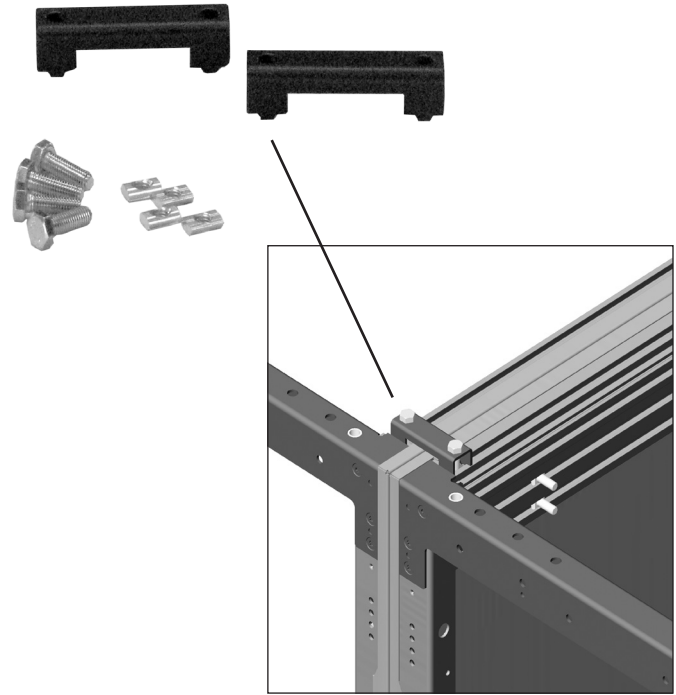

# Narrow Baying Bracket Kit For F-Series TeraFrame HD Cabinet

The Narrow Baying Brackets kit includes brackets and hardware that bay two F-Series TeraFrame HD Cabinets with or without side panels.

- Each kit includes two 3.2"W x .8"H x 1.0"D (82 mm x 20 mm x 25 mm) C-shaped brackets and installation hardware
- The brackets attach to the tops of the cabinet frames at the front and rear of the cabinet and space the cabinets apart so that there is space between cabinets for two side panels
- Cabinets must be the same height
- Allows two cabinets of different depths to be bayed together
- Select the Narrow Baying Brackets to match the color of the bayed cabinets
- Designed for use with F-Series TeraFrame HD Cabinets only
- Finish: Black

## ORDERING INFORMATION

| Part Number | Description                        | Shipping Weight lb (kg) |
|-------------|------------------------------------|-------------------------|
| 35079-C02   | For F-Series TeraFrame HD Cabinets | 1 (0.5)                 |