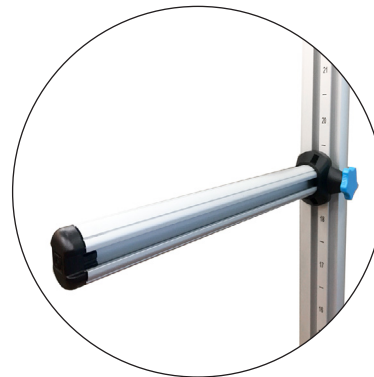

Accessory Rod Assembly for Motive™ Cable Manager

It hooks onto the central track at any point and features a T-slot extrusion on each side for attaching accessories and a thumbscrew for quick adjustment.

- T-slot tracks on right and left sides
- Use for left and right cable segregation and with other accessories for a variety of configurations
- Adjust elevation by loosening and retightening of blue thumbscrew
- Sold in pairs
- Finish: Clear anodized aluminum with black base and end cap; blue adjustment point

ORDERING INFORMATION

Part Number	Configuration	Shipping Weight lb (kg)
32650-701	For Motive Single-Sided Vertical Cable Manager, 1 pair	2 (0.7)
32650-702	For Motive Double-Sided Vertical Cable Manager, 1 pair	2 (0.7)