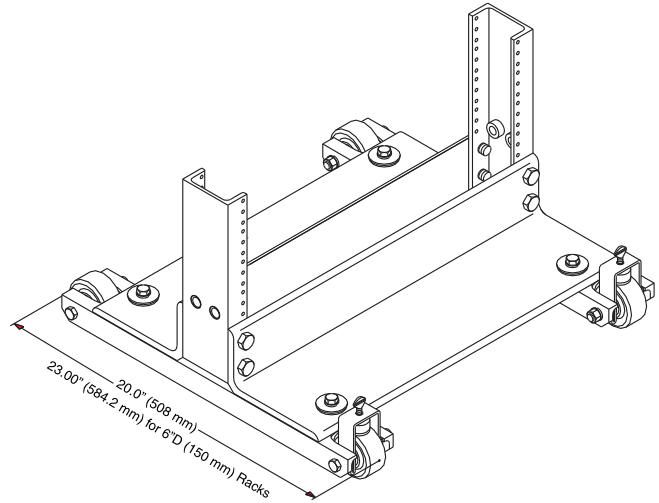

Product Cut Sheet

RACK STANDARD ROLLERS

- Mount to CPI Universal and Standard racks, regardless of width
- Fixed rollers prevent rack from accidental turning
- Supports up to 500 lb, adding 2" to rack's height
- Ships complete with installation hardware

Part Number	Color	Shipping Weight
For 3" Rack Channel		
11554-101	Gray	8 lb
11554-201	Computer White	8 lb
11554-501	Clear	8 lb
11554-701	Black	8 lb
For 6" Rack Channel		
11554-103	Gray	8 lb
11554-203	Computer White	8 lb
11554-503	Clear	8 lb
11554-703	Black	8 lb