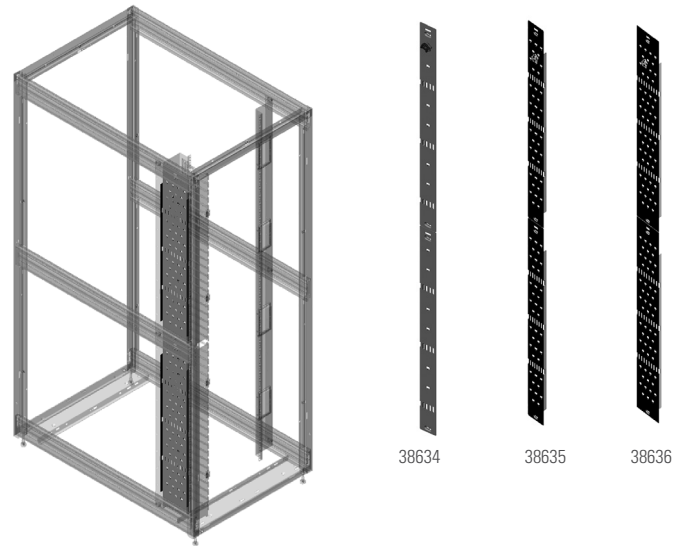

Cable Lashing Panel for ZetaFrame™ Cabinet

Cable Lashing Panel

- Creates simple, vertical pathways for small cable bundles
- Attaches to cabinet frame, adjusts in depth independent of the mounting rails; Can be installed adjacent to Vertical Cable Manager
- Includes: Brackets, Cable Bundle Swivels and installation hardware
- Available in 3 widths: 2-3/4 "W (70 mm), 4.5"W (115 mm) and 7"W (178 mm)
- 2-3/4"W (70 mm) includes (6) Cable Bundle Swivels, 4.5"W (115 mm) and 7"W (178 mm) include (12) Cable Bundle Swivels
- Patented Cable Bundle Swivels provide quick attachment, removal and adjustment of cable bundles
- Select part number per cabinet height and color
- Material: Steel; Cable Bundle Swivels are plastic
- Finish: Black or Glacier White; Cable Bundle Swivels are blue

Part Number - Panel Width			Height (U)	Shipping Weight lb (kg)
2-3/4 (70 mm)	4.5"W (115 mm)	7.0"W (178 mm)		
38634-X00	38635-X00	38636-X00	42	13 (5.9)
38634-X03	38635-X03	38636-X03	45	14 (6.4)
38634-X06	38635-X06	38636-X06	48	15 (6.8)
38634-X10	38635-X10	38636-X10	52	16 (7.3)

Note: X=Color: 7=Black, E=Glacier White. Shipping weight is for 7"W (178 mm) Lashing Panels.

Cable Bundle Swivel, installed

Part Number	Description	Shipping Weight lb (kg)
32657-001	Cable Bundle Swivel, Pack of 12	1 (0.5)