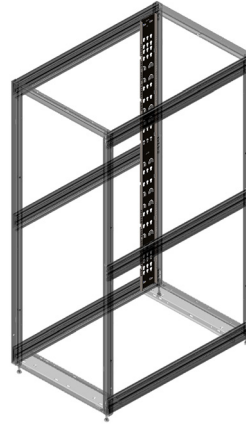

# Full Height PDU Bracket for ZetaFrame™ Cabinet

## Full Height PDU Bracket

- Available in Single or Dual options
- Order per PDU chassis width and PDU bracket capacity (1 or 2 PDUs)
- Bracket attaches to cabinet frame and is adjustable along the cabinet depth
- Use Dual bracket to mount (2) PDUs side-by-side or (1) PDU high outlet density 4" (102 mm) PDU chassis
- Tool-less mounting features at 12-1/4" increments up to 61-1/4" and 64-3/4"
- Select Brackets to match PDU width
- Consider a full height PDU bracket for cabinets 48U and taller for optimum PDU outlet placement

38638 Installed

38638-XXX

38638-XXX

Part Number - PDU Chassis Width			Cabinet Height (U)	PDU Bracket Capacity
2.2" (56 mm)	2.4-2.7" (51 - 69 mm)	4.0" (102 mm)		
38637-X00	38637-X11	38638-X00	42	Single
38637-X03	38637-X14	38638-X03	45	Single
38637-X06	38637-X17	38638-X06	48	Single
38637-X10	38637-X21	38638-X10	52	Single
38638-X00	38638-X11	N/A	42	Double
38638-X03	38638-X14	N/A	45	Double
38638-X06	38638-X17	N/A	48	Double
38638-X10	38638-X21	N/A	52	Double

Note: X=Color: 7=Black, E=Glacier White. Shipping weights are for Dual PDU Brackets.