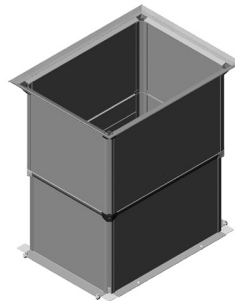

## Top Panel with Grommets

Solid single-piece top panel with large grommet-sealed cable openings in each corner contains airflow within the cabinet while allowing cables to enter/exit the top panel.

- Use in traditional hot/cold aisle environments or with aisle containment for front-to-rear airflow through the cabinet; not compatible with Vertical Exhaust Duct
- (4) cable openings, (1) per corner, are 4.5"W x 9"D (114 mm x 228 mm) without cover, sized for large power plugs
- Includes (4) plastic, snap-on grommets that seal cable openings and can be cut to pass cables
- Tool-less, drop-in design with integrated spring button secures top panel to the cabinet frame without additional installation hardware
- Features integral electrical bonding, no bonding strap required
- Material: Steel top panel
- Finish: Black or Glacier White; grommets are black
- Select part number to match the width, depth and color of the cabinet

## Vertical Exhaust Duct

Vertical Exhaust Duct attaches to the top of the cabinet to provide a sealed pathway for exhaust air from the top of the cabinet to an overhead drop ceiling as part of a closed hot air return.